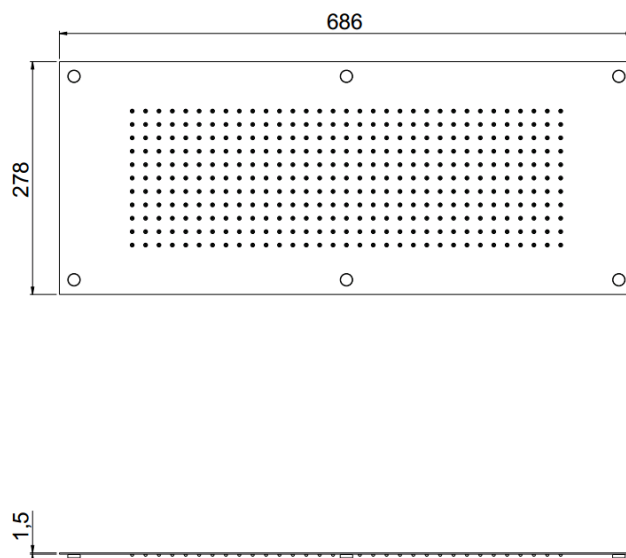

MyDream

MyDream 690x280
23003X-CRX

TECHNICAL INFORMATION

Concealed shower head, 690x280 mm, 363 nozzles in non-liming silicon, inspectable and serviceable in chromed plated stainless steel. 1 jet: rain. CHROME

Flow rate:
12 l/min

PICTURE

SPARE PARTS

FEATURES

Rain jet

Non-liming

TECHNICAL DRAWING

FINISHINGS