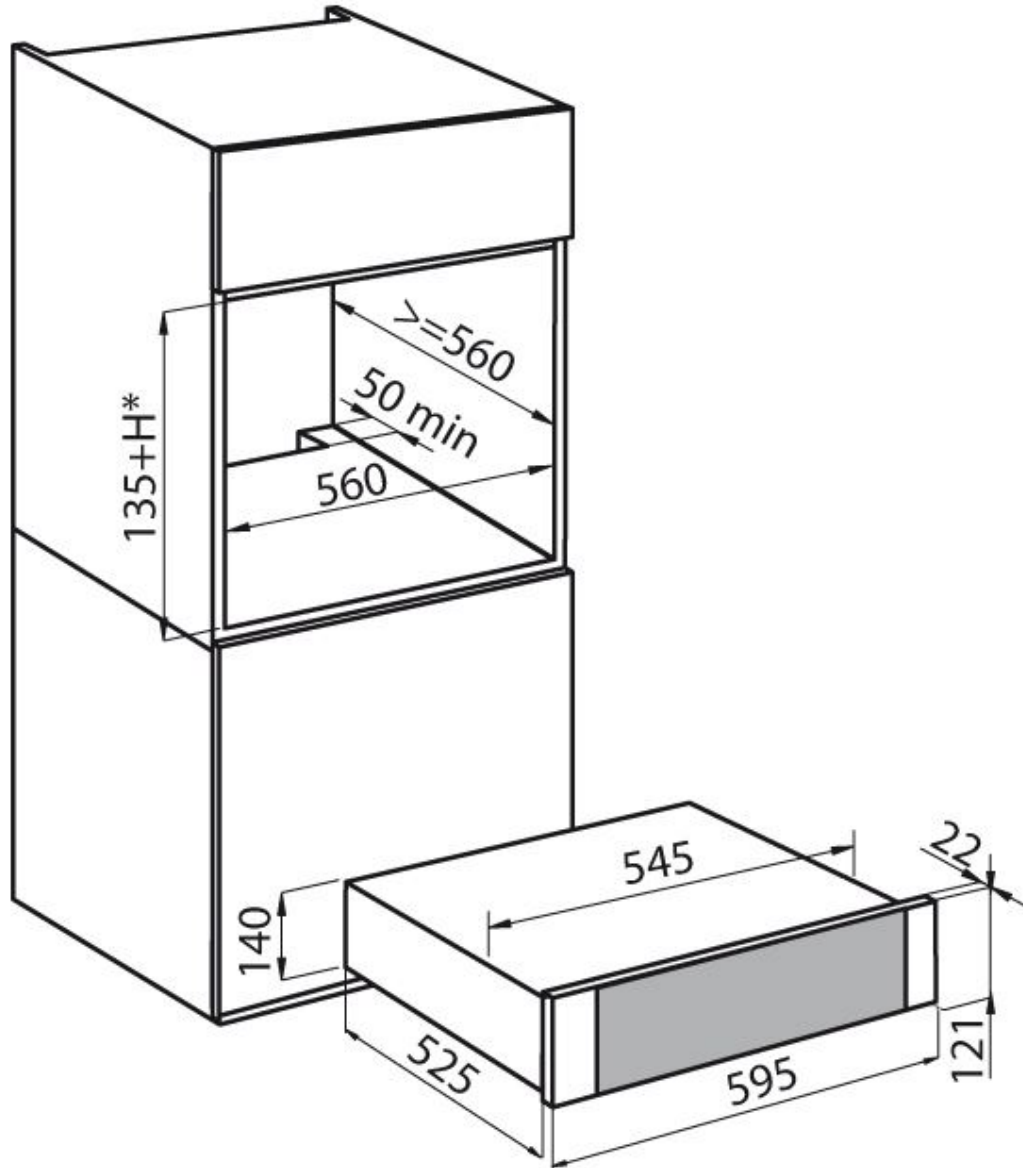

Plate-warmer module S4001 7138 001

Ovens and Coordinated Products

Code: 7138 001

DETAILS

Material	Stainless steel + glass
Texture	Satin Finish ANTI-TOUCH
Supply	220-240V 50-60Hz
Opening	Extractable trolley
Dimensions	60x14 cm
Indoor	Stainless steel interior and Crystal base
Temperatures	40 - 70 °C
Oven type	Plate-warmer module
Type of commands	Touch Control

TECHNICAL DATA

GALLERY