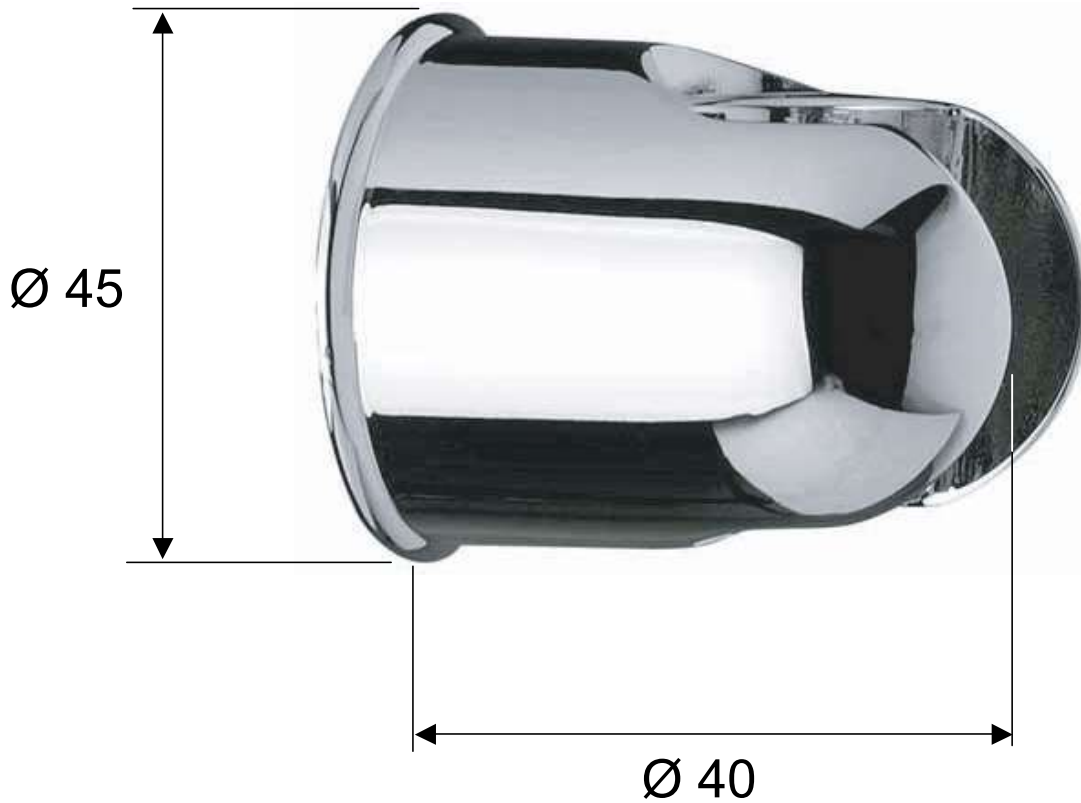

DANIEL

SCHEDA TECNICA TECHNICAL FEATURES

ART. COD.

A5350T

MATERIALI / MATERIALS

OTTONE CROMATO / CHROME PLATED BRASS

CROMATURA / CHROME PLATING

UNI EN 248