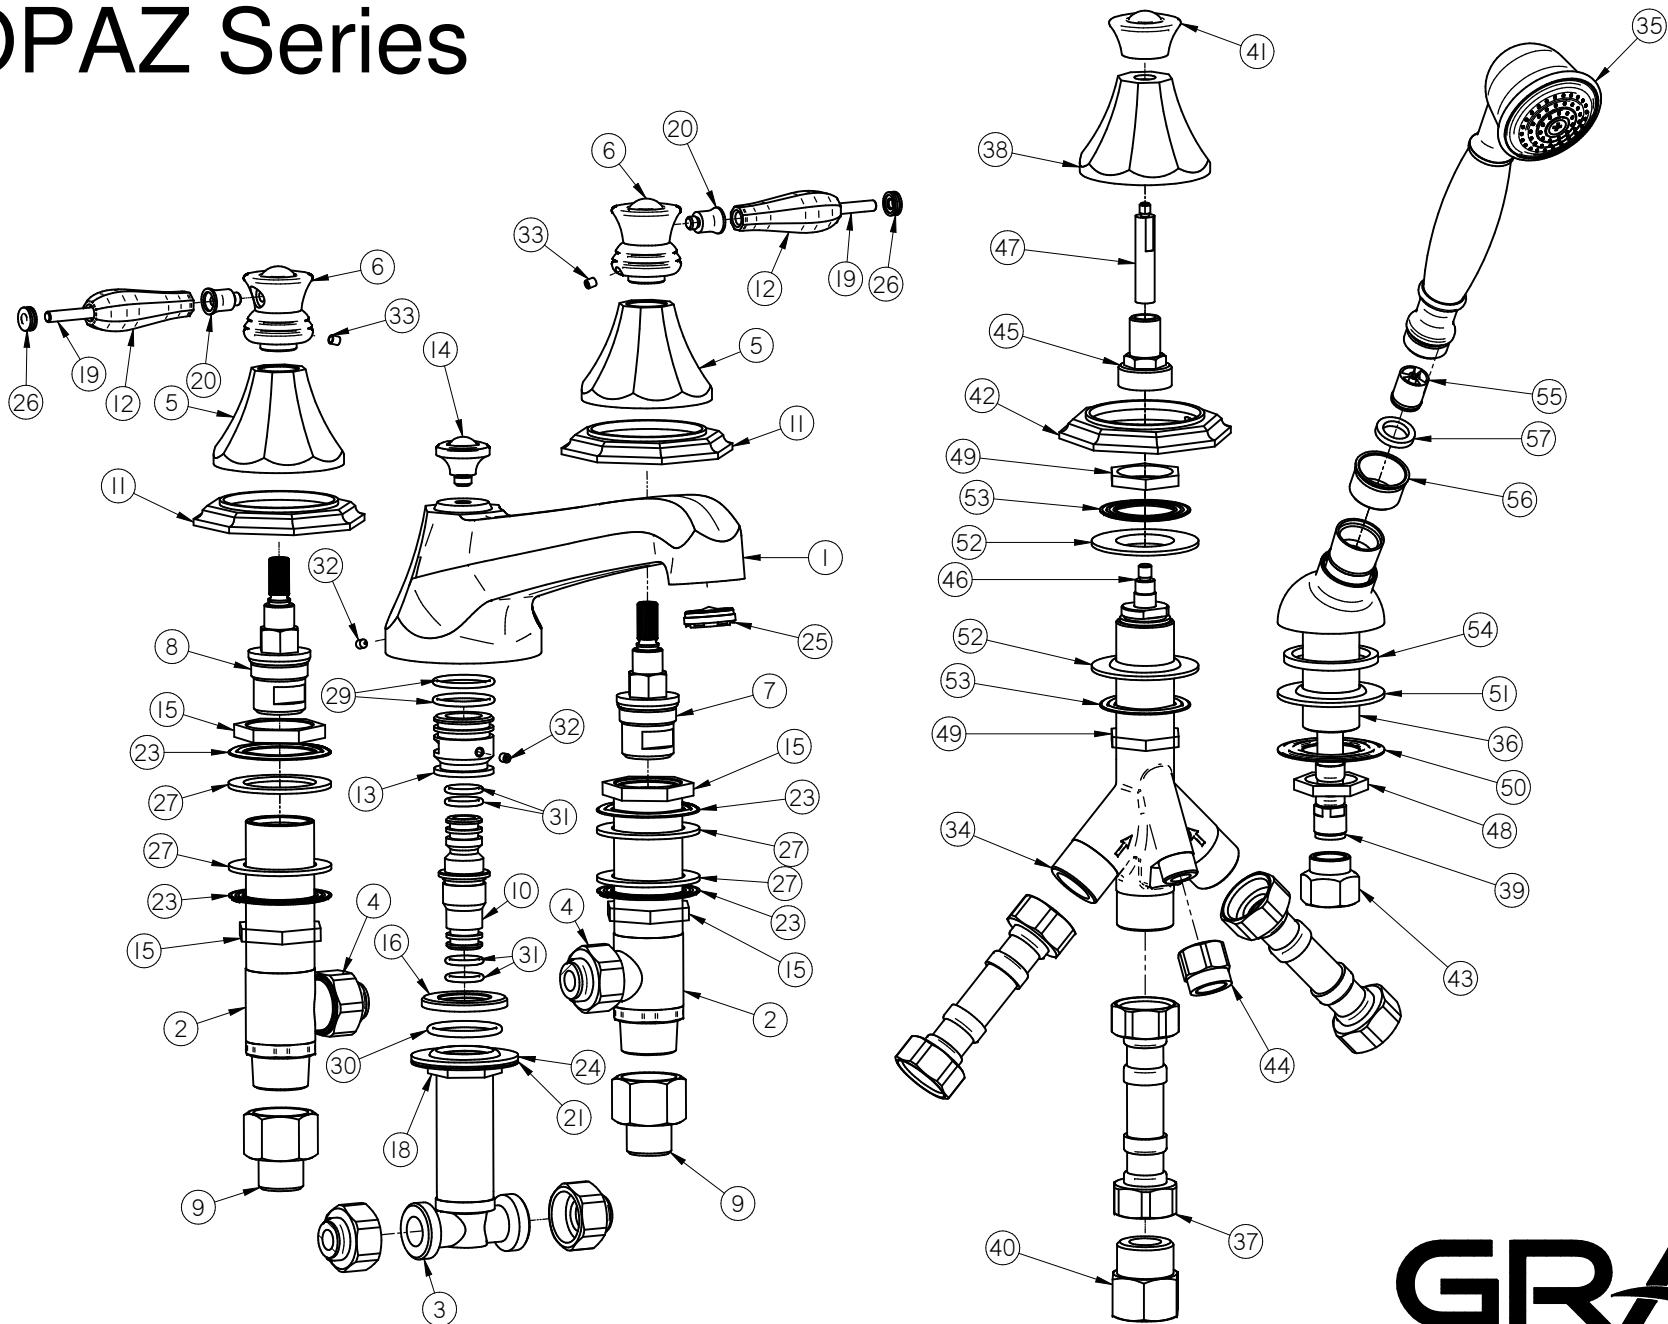

E-1953-LM63L

TOPAZ Series

GRAFF®