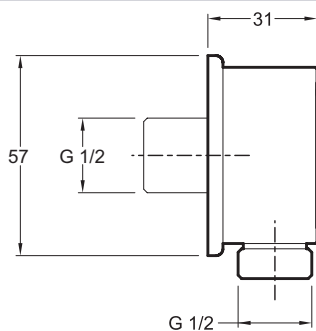

### Features

- DIMENSIONS: 9 x 7 x 7 cm
- MATERIAL: Metal
- For directing shower hose on tap outlet, with non-return valve
- WEIGHT: 0.3 kg
- INSTALLATION TYPE: 36

### Technical drawing

Product Specification: Shower elbow. E75142. Collection: NO COLLECTION. DIMENSIONS: 9 x 7 x 7 cm. WEIGHT: 0.3 kg. MATERIAL: Metal. INSTALLATION TYPE: 36. For directing shower hose on tap outlet, with non-return valve.