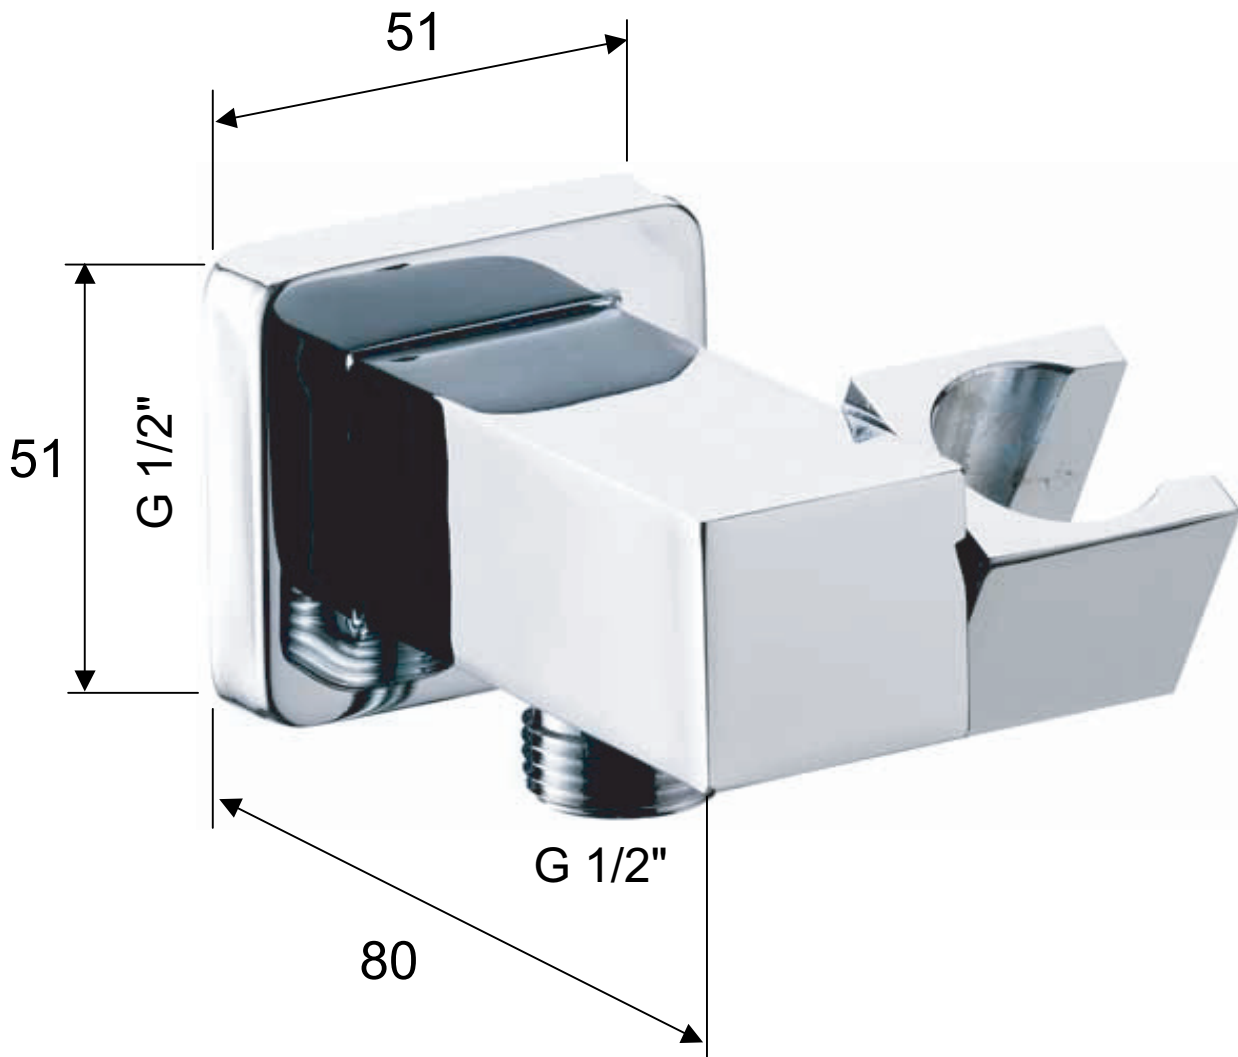

DANIEL

SCHEDA TECNICA TECHNICAL FEATURES

ART. COD.

A547

MATERIALI / MATERIALS

OTTONE CROMATO / CHROME PLATED BRASS

CROMATURA / CHROME PLATING

UNI EN 248