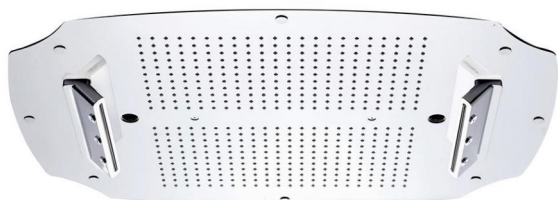

MyDream

MyDream Colonial 700x500
23071X-CRX

TECHNICAL INFORMATION

Concealed traditional shower head, 700x500 mm, 484 nozzles in non-liming silicon, inspectable and serviceable in chromed plated stainless steel. 3 jets: rain, single cascade, double cascade. CHROME

Flow rate:
20 l/min

FEATURES

Rain jet

Waterfall jet

double waterfall

Non-liming

PICTURE

TECHNICAL DRAWING