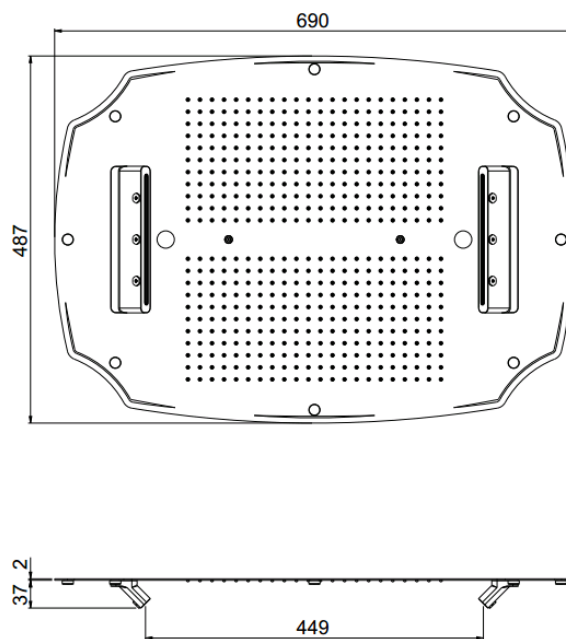

MyDream

MyDream Colonial 700x500
23071X-CRX

TECHNICAL INFORMATION

Concealed traditional shower head, 700x500 mm, 484 nozzles in non-liming silicon, inspectable and serviceable in chromed plated stainless steel. 3 jets: rain, single cascade, double cascade. CHROME

Flow rate:
20 l/min

FEATURES

Rain jet

Waterfall jet

double waterfall

Non-liming

PICTURE

TECHNICAL DRAWING