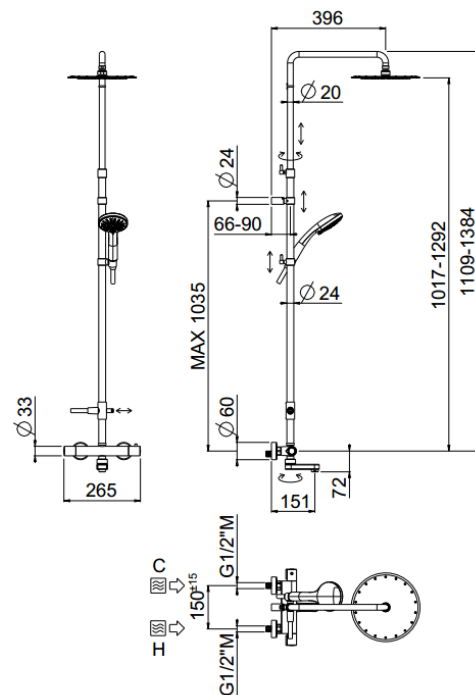

Rigoletto telescopic with spout

Rigoletto telescopic with spout, MySlim inspectable shower head
00-1875-N-CR

TECHNICAL INFORMATION

Bridge telescopic shower column including exposed thermostatic mixer with diverter and swinging spout, turning bar with adjustable mounting. Round ultra-thin shower head, Ø240, non-liming, inspectable and serviceable in chromed stainless steel. 3 jets non-liming shower in ABS. Smooth double anti-torsion PVC flexible hose, cm 150. CHROME

Flow rate:
x rubinetto

PICTURE

SPARE PARTS

ORIC031
T°

ORIC032
2 vie / ways

FEATURES

rain jet

central jet

side jet

Tub spout

double anti-torsion

adjustable telescopic shower column

Rigoletto adjustable spout

inspectable round

TECHNICAL DRAWING

FINISHINGS