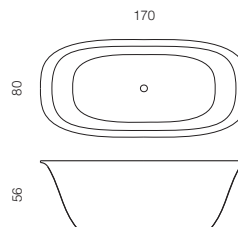

# BETA ESSENTIAL

BETA ESSENTIAL V1 170x80 white, with integrated overflow and 70x12 h Shell for faucetry

# BETA ESSENTIAL

bathtub  
FREE STANDING BATHTUBS

BETA ESSENTIAL V1 170x80 white

# BETA ESSENTIAL

BETA ESSENTIAL V1 170x80 white

BETA ESSENTIAL V2 185x95 white

BETA ESSENTIAL V3 170x74 white

BETA ESSENTIAL V4 157x74 white

# BETA ESSENIAL

BETA ESSENIAL V4 Ø140 white, with integrated overflow and 40x57h Auxiliary Totem