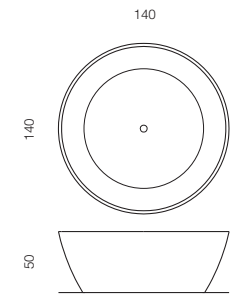

# BETA ESSENIAL

BETA ESSENIAL V4 Ø140 white, with integrated overflow and 40x57h Auxiliary Totem

# BETA ESSENTIAL

bathtub  
FREE STANDING BATHTUBS

BETA ESSENTIAL V5 Ø150 white

BETA ESSENTIAL V1 Ø150 white

BETA ESSENTIAL V3 150x140 white

BETA ESSENTIAL V4 Ø140 white

BETA ESSENTIAL V5 Ø150 white