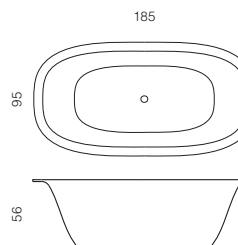

# BETA ESSENTIAL

BETA ESSENTIAL V1 170x80 white, with integrated overflow and 70x12 h Shell for faucetry

# BETA ESSENTIAL

bathtub  
FREE STANDING BATHTUBS

BETA ESSENTIAL V1 170x80 white

# BETA ESSENTIAL

BETA ESSENTIAL V1 170x80 white

BETA ESSENTIAL V2 185x95 white

BETA ESSENTIAL V3 170x74 white

BETA ESSENTIAL V4 157x74 white

# BETA ESSENIAL

BETA ESSENIAL V4 Ø140 white, with integrated overflow and 40x57h Auxiliary Totem