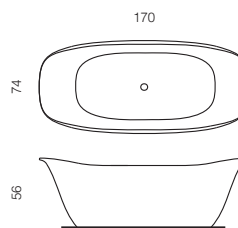

# BETA ESSENTIAL

BETA ESSENTIAL V1 170x80 white, with integrated overflow and 70x12 h Shell for faucetry

# BETA ESSENTIAL

BETA ESSENTIAL V1 170x80 white

BETA ESSENTIAL V2 185x95 white

BETA ESSENTIAL V3 170x74 white

BETA ESSENTIAL V4 157x74 white

# BETA ESSENIAL

BETA ESSENIAL V4 Ø140 white, with integrated overflow and 40x57h Auxiliary Totem