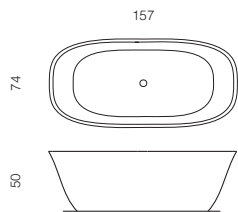

# BETA ESSENTIAL

BETA ESSENTIAL V1 170x80 white

BETA ESSENTIAL V2 185x95 white

BETA ESSENTIAL V3 170x74 white

BETA ESSENTIAL V4 157x74 white

# BETA ESSENIAL

BETA ESSENIAL V4 Ø140 white, with integrated overflow and 40x57h Auxiliary Totem