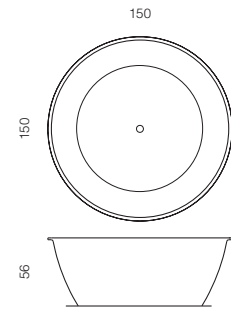

# BETA ESSENIAL

BETA ESSENIAL V4 Ø140 white, with integrated overflow and 40x57h Auxiliary Totem

# BETA ESSENTIAL

bathtub  
FREE STANDING BATHTUBS

BETA ESSENTIAL V5 Ø150 white

BETA ESSENTIAL V1 Ø150 white

BETA ESSENTIAL V3 150x140 white

BETA ESSENTIAL V4 Ø140 white

BETA ESSENTIAL V5 Ø150 white