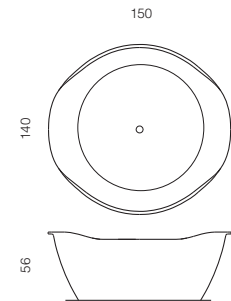

# BETA ESSENIAL

BETA ESSENIAL V4 Ø140 white, with integrated overflow and 40x57h Auxiliary Totem

# BETA ESSENTIAL

bathtub  
FREE STANDING BATHTUBS

BETA ESSENTIAL V5 Ø150 white

BETA ESSENTIAL V1 Ø150 white

BETA ESSENTIAL V3 150x140 white

BETA ESSENTIAL V4 Ø140 white

BETA ESSENTIAL V5 Ø150 white