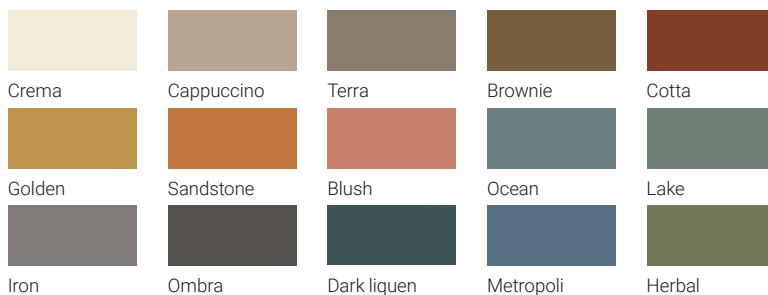

BETA ESSENTIAL

hidrobox®

- live the innovation -

Description

Freestanding bathtub made of Scene solid surface, a compact material based on resin and mineral fillers. Available in 8 formats, possibility of combining with wall shelves or floor totems as well as various equipment options. Made in a smooth texture and in a pure matt white color, possibilities of exterior colours.

Materials and textures

Models

Colours

Exterior colour

Standard Basics

Standard Trends

Characteristics

Included material