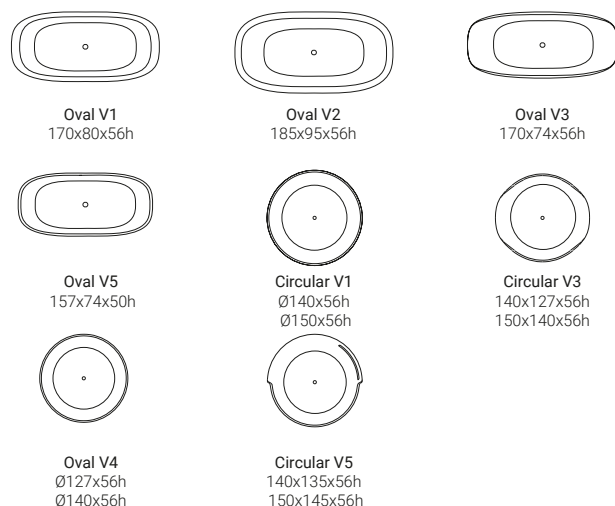

BETA ESSENTIAL

hidrobox®

- live the innovation -

Description

Freestanding bathtub made of Scene solid surface, a compact material based on resin and mineral fillers. Available in 8 formats, possibility of combining with wall shelves or floor totems as well as various equipment options. Made in a smooth texture and in a pure matt white color, possibilities of exterior colours.

Materials and textures

Models

Colours

Exterior colour

Standard Basics

Standard Trends

Characteristics

Included material

- Click-clack valve Ø 52 mm chrome or White Scene®

Optional material

- Pressurized valve for bathtubs without overflow
- Integrated overflow
- Equipment: Cromotherapy / Air System / Cromotherapy + Air System
- Totem auxiliaire (necessary for equipments and must be installed in conjunction with the bathtub).
  Formats of auxiliary totem: 40x57h, 60x57h with Shelf, 40x80h, 60x80h with Shelf, 21x80h y 60x100h with Shelf
- Preparation for brassware en Totem
- Exterior colour RAL/NCS for baignoire
- Headrest C12 Graphite or White
- Other auxiliary wall-based elements: Shelf for brassware of 70x12h, Shelf murale for brassware de 120x20h et de 200x20h

Normative

- Bathtubs: *UNE-EN 14516:2017+A1:2019*