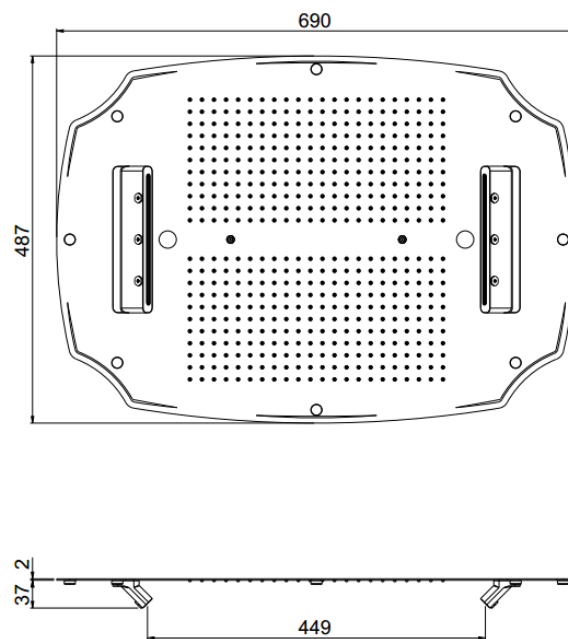

TECHNICAL DRAWING