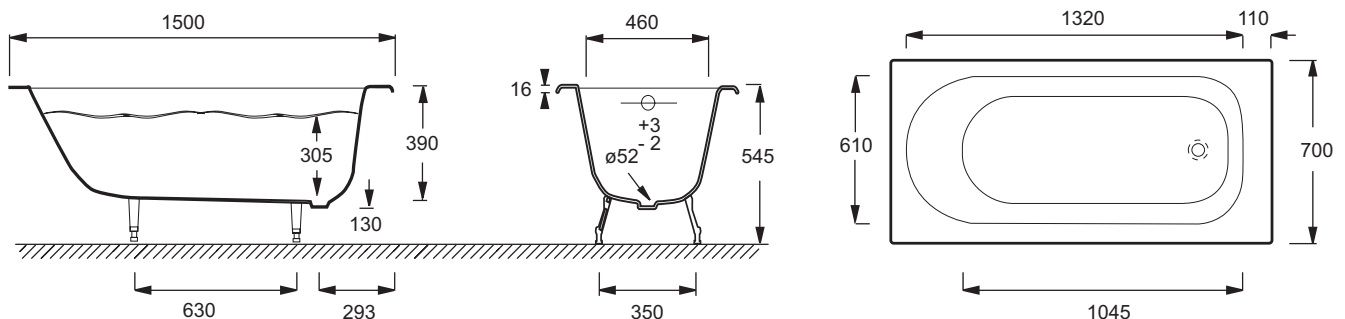

E2941

Collection: SOISSONS

Finish*:

00 - White

Main features:

Features

- DIMENSIONS: 150 x 70 x 39 cm
- MATERIAL: Cast iron
- VOLUME (L): 141/71
- WASTE DIAMETER: 5.2 cm
- FEET: Not supplied
- WASTE : Not supplied
- OPTIONAL COORDINATING BATHSCREEN: Yes
- BATH WELL WIDTH: 40 cm
- CAN BE EQUIPPED WITH A WHIRLPOOL SYSTEM: No
- BOTTOM DIMENSIONS: 94 x 40 cm
- WEIGHT: 88.1 kg
- INSTALLATION TYPE: Drop-in
- SHAPE: Rectangular
- PRODUCT INCLUDED: (Bath without anti-slip bottom, this option must be added to order)
- STEP: Not supplied
- OPTIONAL COORDINATING PANEL: No
- BATH WELL LENGTH: 94 cm
- TWO-PERSON BATH: No
- GUARANTEE: 25 years
- OPTIONAL: Anti-slip bottom (add suffix -F to product code (e.g., E2921-F-00))

Consumer benefits

- DESIGN: A timeless bath that suits all moods
- SAFETY: Optional anti-slip base

Required products

- E70174: Pop-up waste
- E6D134: Waste fed by overflow
- E70174
- E6D159

Optional products

- E6D042
- E4933
- E4113
- E4930
- E4932
- E4931

Technical drawing

Product Specification: Cast iron bath 160 x 70 cm. E2941. Collection: SOISSONS. DIMENSIONS: 150 x 70 x 39 cm. WEIGHT: 88.1 kg. MATERIAL: Cast iron. INSTALLATION TYPE: Drop-in. VOLUME (L): 141/71. SHAPE: Rectangular. WASTE DIAMETER: 5.2 cm. PRODUCT INCLUDED: (Bath without anti-slip bottom, this option must be added to order). FEET: Not supplied. STEP: Not supplied. WASTE : Not supplied. OPTIONAL COORDINATING PANEL: No. OPTIONAL COORDINATING BATHSCREEN: Yes. BATH WELL LENGTH: 94 cm. BATH WELL WIDTH: 40 cm. TWO-PERSON BATH: No. CAN BE EQUIPPED WITH A WHIRLPOOL SYSTEM: No. GUARANTEE: 25 years. BOTTOM DIMENSIONS: 94 x 40 cm. OPTIONAL: Anti-slip bottom (add suffix -F to product code (e.g., E2921-F-00)).