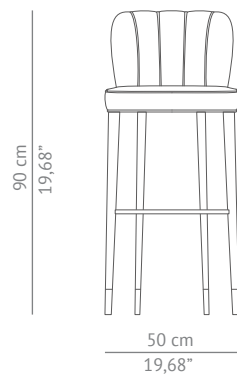

DIMENSIONS

WIDTH	50 cm 19,68"
DEPTH	50 cm 19,68"
HEIGHT	90 cm 35,43"
SEAT HEIGHT	66 cm 25,98"
SEAT DEPTH	40 cm 15,74"

MATERIALS

FABRIC	Synthetic leather
FABRIC REFERENCE	BB LERIDA III - Colour 07
FABRIC NEEDED	2 mts 78,74" (Standard width 1,40mts 55")
LEGS	Glossy black lacquer with glossy aged brass details

FABRIC / LEATHER REQUEST

COM	2 mts 78,74" (Standard width 1,40mts 55")
COL	30,08 sq ft

PACKAGING

DIMENSIONS	W 57 cm 22,44" D 57 cm 22,44" H 97 cm 38,20"
VOLUME	0,31m ³ 11ft ³
WEIGHT	20kg 44,09 lbs

LEAD TIME

Production time is between 6 to 8 weeks for BRABBU collections.
Delivery time is not included.

All of our furniture can be made to measure and it is available in different finishes.
Please note that the colours and materials shown are for reference only and small variations may occur.