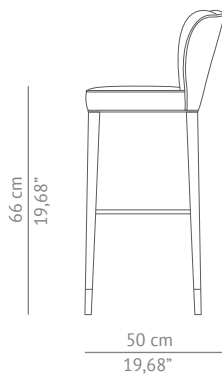

DALYAN | COUNTER STOOL

If Cleopatra was alive today, how would it be the furniture of her palace? That was the question which dared our team of designers and the mid century modern design counter stool DALYAN is the answer. DALYAN counter stool is a home furniture piece in which balance is represented. Balance between feminine shapes and neutral tones. It resembles the famous mud baths in Turkey, appreciated by Cleopatra for its beauty benefits. DALYAN counter stool will bring beauty to every decor, whether regarding a palace, a villa or an apartment. The synthetic leather of this home furniture piece will give the final touch to every project.

DIMENSIONS

WIDTH	50 cm 19,68"
DEPTH	50 cm 19,68"
HEIGHT	90 cm 35,43"
SEAT HEIGHT	66 cm 25,98"
SEAT DEPTH	40 cm 15,74"

MATERIALS

FABRIC	Synthetic leather
FABRIC REFERENCE	BB LERIDA III - Colour 07
FABRIC NEEDED	2 mts 78,74" (Standard width 1,40mts 55")
LEGS	Glossy black lacquer with glossy aged brass details

FABRIC / LEATHER REQUEST

COM	2 mts 78,74" (Standard width 1,40mts 55")
COL	30,08 sq ft

PACKAGING

DIMENSIONS	W 57 cm 22,44" D 57 cm 22,44" H 97 cm 38,20"
VOLUME	0,31m ³ 11ft ³
WEIGHT	20kg 44,09 lbs

LEAD TIME

Production time is between 6 to 8 weeks for BRABBU collections.
Delivery time is not included.

All of our furniture can be made to measure and it is available in different finishes.
Please note that the colours and materials shown are for reference only and small variations may occur.