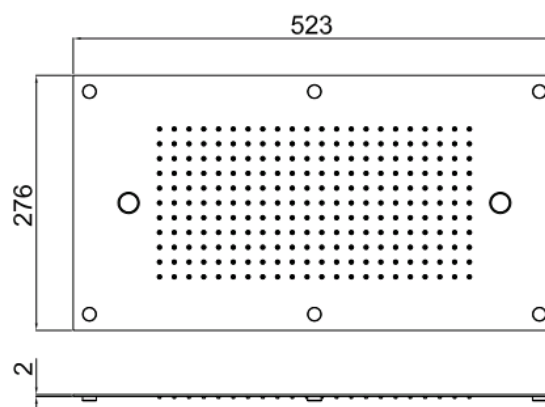

TECHNICAL DRAWING