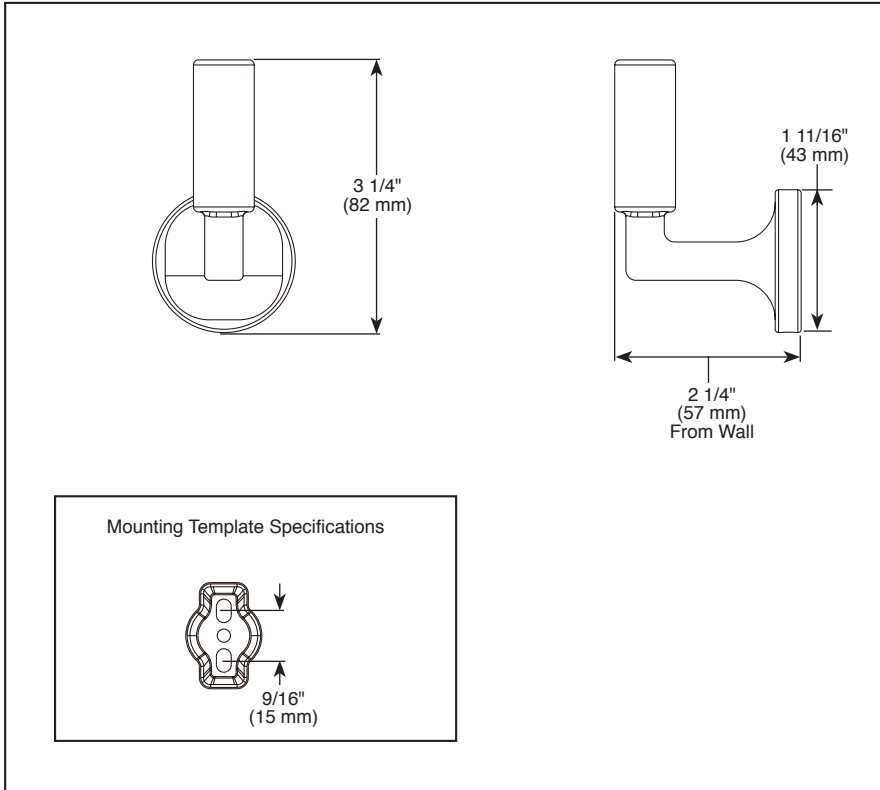

see what Delta can do™

ACCESSORIES

- Bowery™ Collection
- Robe Hook

Submitted Model No.: _____

Specific Features: _____

▲ Designate Proper Finish Suffix

STANDARD SPECIFICATIONS:

- Wood blocking is preferable behind all wall surfaces. If wood blocking is not available, the following fasteners are suggested: Tile/Masonry-plastic or lead anchors plaster/drywall-Toggle bolts.
- Mounting hardware included with product.