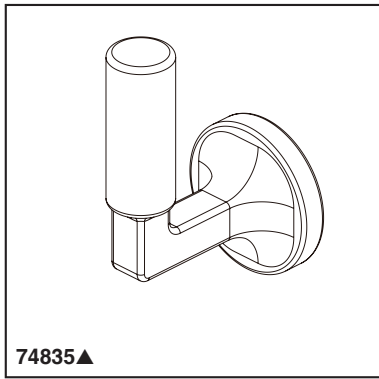

see what Delta can do™

ACCESSORIES

- Bowery™ Collection
- Robe Hook

Submitted Model No.: _____

Specific Features: _____

▲ Designate Proper Finish Suffix

STANDARD SPECIFICATIONS:

- Wood blocking is preferable behind all wall surfaces. If wood blocking is not available, the following fasteners are suggested: Tile/Masonry-plastic or lead anchors plaster/drywall-Toggle bolts.
- Mounting hardware included with product.