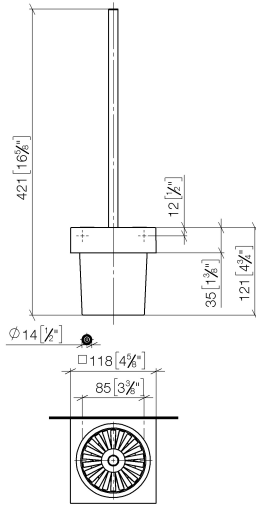

Toilet brush set wall model - Champagne (22kt Gold)

MEM

83 900 780

Fits: MEM, CL.1, CYO

- crystal glass brush holder, matte
- brush, matte black
- width 118mm
- height 415 mm
- 118mm projection

	Champagne (22kt Gold)	83 900 780-47
	Chrome	83 900 780-00
	Brushed Platinum	83 900 780-06
	Platinum	83 900 780-08
	Dark Chrome	83 900 780-19
	Brushed Durabross (23kt Gold)	83 900 780-28
	Brushed Champagne (22kt Gold)	83 900 780-46
	Brushed Dark Platinum	83 900 780-99

83 900 780

83 900 780

Parts for other finishes can be found here: [Chrome](#)

Toilet brush set wall model - Champagne (22kt Gold)

MEM

83 900 780

Spare parts list

No.	Item Number	Name	Quantity used	Delivery time
	90 20 97 507 00-47	handle	9	60