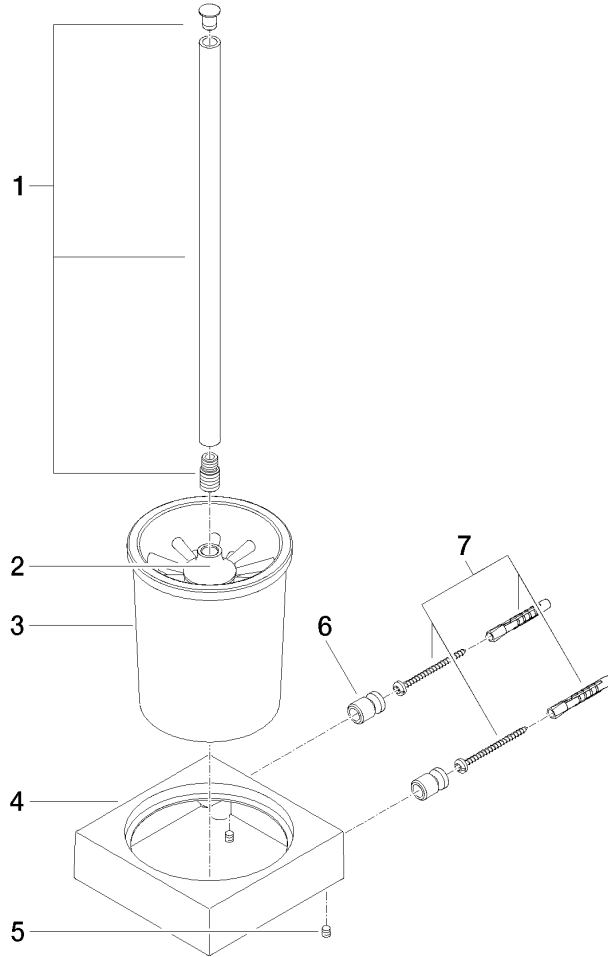

Toilet brush set wall model - Champagne (22kt Gold)

MEM

83 900 780

Fits: MEM, CL.1, CYO

- crystal glass brush holder, matte
- brush, matte black
- width 118mm
- height 415 mm
- 118mm projection

	Champagne (22kt Gold)	83 900 780-47
	Chrome	83 900 780-00
	Brushed Platinum	83 900 780-06
	Platinum	83 900 780-08
	Dark Chrome	83 900 780-19
	Brushed Durabross (23kt Gold)	83 900 780-28
	Brushed Champagne (22kt Gold)	83 900 780-46
	Brushed Dark Platinum	83 900 780-99

83 900 780

83 900 780

Parts for other finishes can be found here: [Chrome](#)

Toilet brush set wall model - Champagne (22kt Gold)

MEM

83 900 780

Spare parts list

No.	Item Number	Name	Quantity used	Delivery time
	90 20 97 507 00-47	handle	9	60