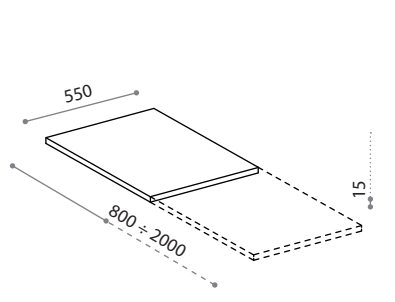

Article: Terra
 Category: Shower tray
 Material: Teknoform®
 Hole Ø: 90 mm

Description: Shower trays made of Teknoform are distinguished by their flexibility of installation and dimensions.

FLESSIBILITÀ DI POSA GREATEST FLEXIBILITY ON INSTALLATION

filo pavimento - flush fitting installation

sopra pavimento - on floor installation

sopra pavimento
 con elemento speciale salva acqua
 on floor installation
 with special water save rail

Piatti doccia
 Shower trays

Rivestimenti
 Wall covering

Bordo salva acqua
 Water save rail

Su richiesta - On request

Sifone per piatti doccia a filo pavimento con foro scarico Ø90 mm.
 Drain for shower tray with Ø 90 mm drain hole. Suitable for shower trays flush with the flooring.