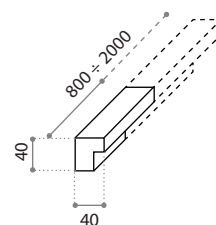

Article: Terra
 Category: Shower tray
 Material: Teknoform®
 Hole Ø: 90 mm

Description: Shower trays made of Teknoform are distinguished by their flexibility of installation and dimensions.

FLESSIBILITÀ DI POSA GREATEST FLEXIBILITY ON INSTALLATION

filo pavimento - flush fitting installation

sopra pavimento - on floor installation

sopra pavimento
 con elemento speciale salva acqua
 on floor installation
 with special water save rail

Piatti doccia
 Shower trays

Rivestimenti
 Wall covering

Bordo salva acqua
 Water save rail

Su richiesta - On request

Sifone per piatti doccia a filo pavimento con foro scarico Ø90 mm.
 Drain for shower tray with Ø 90 mm drain hole. Suitable for shower trays flush with the flooring.