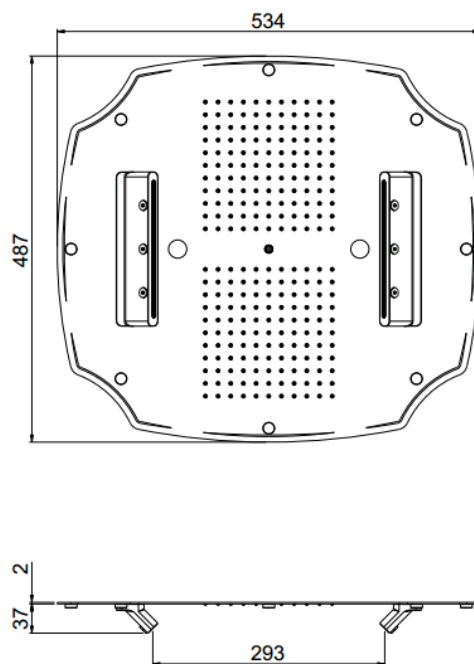

MyDream

MyDream Colonial 550x500
23076X-CRX

TECHNICAL INFORMATION

Concealed traditional shower head, 550x500 mm, 242 nozzles in non-liming silicon, inspectable and serviceable in chromed plated stainless steel. 3 jets: rain, single cascade, double cascade. CHROME

Flow rate:
20 l/min

FEATURES

Rain jet

Waterfall jet

double waterfall

Non-liming

PICTURE

TECHNICAL DRAWING