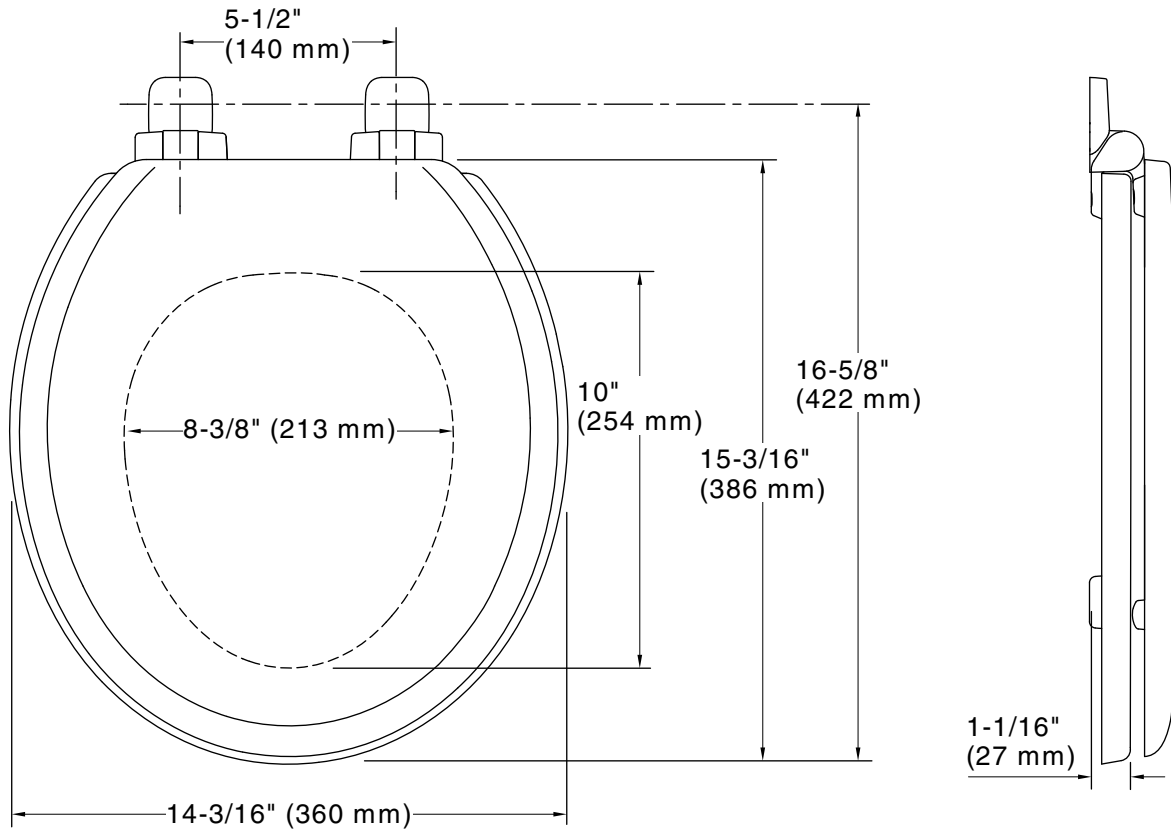

#### Technical Information

All product dimensions are nominal.

Seat shape type: Round-front

Seat front type: Closed-front

Seat-mounting holes: 5-1/2" (140 mm)