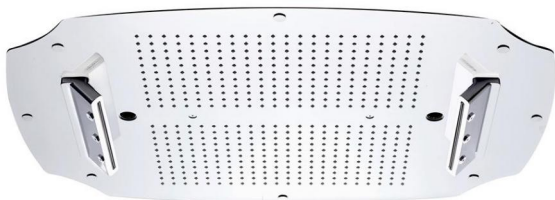

MyDream

MyDream Colonial 700x500
23071XN/S-CRX

TECHNICAL INFORMATION

Concealed traditional shower head with chromotherapy (2 Leds), 700x500 mm, 484 nozzles in non-liming silicon, inspectable and serviceable in chromed plated stainless steel. 4 jets: rain, single cascade, double cascade, 2 atomizers. CHROME

Flow rate:
20 l/min

PICTURE

SPARE PARTS

FEATURES

Rain jet

Waterfall jet

double waterfall

Shower head mounted atomizer