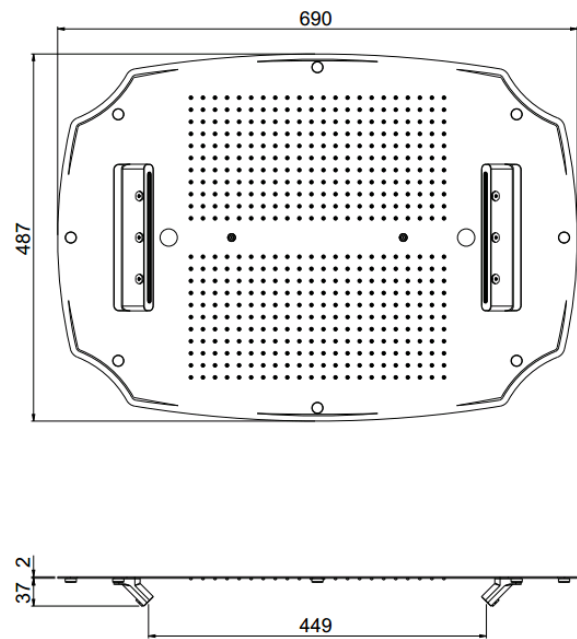

MyDream

MyDream Colonial 700x500
23071XN/S-CRX

TECHNICAL INFORMATION

Concealed traditional shower head with chromotherapy (2 Leds), 700x500 mm, 484 nozzles in non-liming silicon, inspectable and serviceable in chromed plated stainless steel. 4 jets: rain, single cascade, double cascade, 2 atomizers. CHROME

Flow rate:
20 l/min

PICTURE

SPARE PARTS

FEATURES

Rain jet

Waterfall jet

double waterfall

Shower head mounted atomizer

Non-liming

chromotherapy

TECHNICAL DRAWING

FINISHINGS