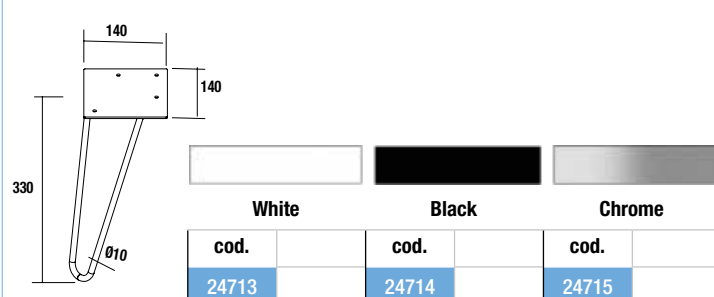

LEGS FOR WASH BOWLS / VENETO HEIGHT 230 mm

UNIQU 2 legs set

Set of 2 optional legs for wall hung unit, 3 finishes available, height 230 mm, to be used with wash bowl basin or Veneto.

KLIM 2 legs set

Set of 2 optional aluminium legs for wall hung unit, 3 finishes available, height 230 mm, to be used with wash bowl basin or Veneto.

DEVA 2 legs set

Set of 2 optional legs for wall hung unit, 3 finishes available, height 230 mm, to be used with wash bowl basin or Veneto.

DANNA 2 legs set

Set of 2 optional wooden legs for wall hung unit, 3 finishes available, height 230 mm, to be used with wash bowl basin or Veneto.

LEGS FOR INTEGRAL WASHBASINS HEIGHT 330 mm

UNIQU 2 legs set

Set of 2 optional legs for wall hung unit, 3 finishes available, height 330 mm, to be used integral washbasin.

KLIM 2 legs set

Set of 2 optional aluminium legs for wall hung units, 3 finishes available, height 330 mm, to be used with integral washbasin.