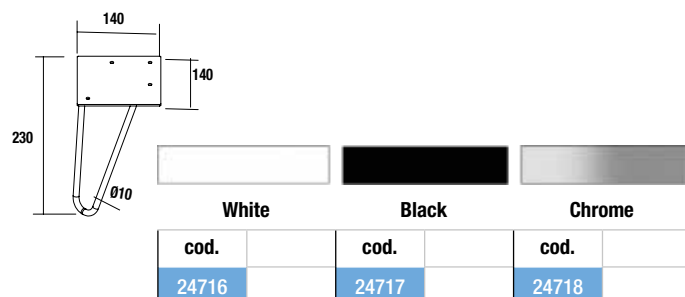

LEGS FOR WASH BOWLS / VENETO HEIGHT 230 mm

UNIQU 2 legs set

Set of 2 optional legs for wall hung unit, 3 finishes available, height 230 mm, to be used with wash bowl basin or Veneto.

KLIM 2 legs set

Set of 2 optional aluminium legs for wall hung unit, 3 finishes available, height 230 mm, to be used with wash bowl basin or Veneto.