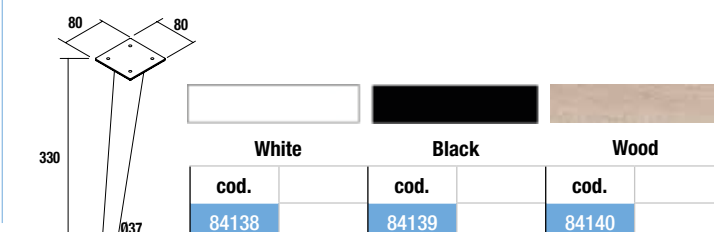

DEVA 2 legs set

Set of 2 optional legs for wall hung unit, 3 finishes available, height 230 mm, to be used with wash bowl basin or Veneto.

DANNA 2 legs set

Set of 2 optional wooden legs for wall hung unit, 3 finishes available, height 230 mm, to be used with wash bowl basin or Veneto.

LEGS FOR INTEGRAL WASHBASINS HEIGHT 330 mm

UNIQU 2 legs set

Set of 2 optional legs for wall hung unit, 3 finishes available, height 330 mm, to be used integral washbasin.

KLIM 2 legs set

Set of 2 optional aluminium legs for wall hung units, 3 finishes available, height 330 mm, to be used with integral washbasin.

DEVA 2 legs set

Set of 2 optional legs for wall hung units, 3 finishes available, height 330 mm, to be used with integral washbasin.

DANNA 2 legs set

Set of 2 optional wooden legs for wall hung units, 3 finishes available, height 330 mm, to be used with integral washbasin.