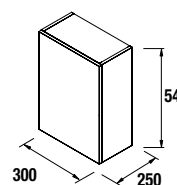

Wall hung module depth 250mm. push opening system and Carbon-TX interiors. Reversible. To be combined with double depth basins and countertops. To be combined with series Monterrey, Spirit, Fussion Chrome and Line