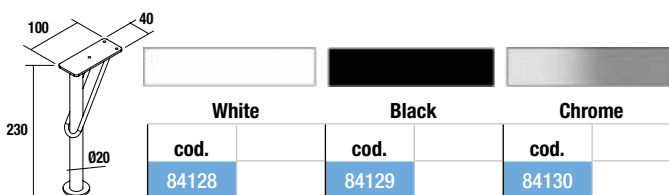

LEGS FOR WASH BOWLS / VENETO HEIGHT 230 mm

UNIQU 2 legs set

Set of 2 optional legs for wall hung unit, 3 finishes available, height 230 mm, to be used with wash bowl basin or Veneto.

KLIM 2 legs set

Set of 2 optional aluminium legs for wall hung unit, 3 finishes available, height 230 mm, to be used with wash bowl basin or Veneto.

DEVA 2 legs set

Set of 2 optional legs for wall hung unit, 3 finishes available, height 230 mm, to be used with wash bowl basin or Veneto.

DANNA 2 legs set

Set of 2 optional wooden legs for wall hung unit, 3 finishes available, height 230 mm, to be used with wash bowl basin or Veneto.