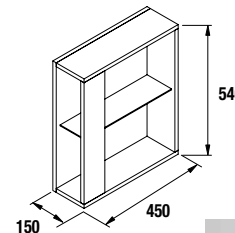

DECORATIVE CUBE FOR ALLIANCE STORAGE UNIT WITH 2 NICHES

Set of 2 decorative cubes for Alliance storage units with width of 250 and 400 mm. Supplied in kit format.

	Gloss white	Matt Taupe	Carbon - TX
	cod.	cod.	cod.
250	23342	23346	23344
400	21976	23347	23345