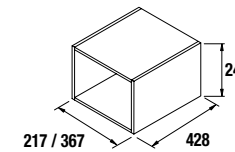

DECORATIVE CUBE FOR ALLIANCE STORAGE UNIT WITH 2 NICHES

Set of 2 decorative cubes for Alliance storage units with width of 250 and 400 mm. Supplied in kit format.

	Gloss white	Matt Taupe	Carbon - TX
	cod.	cod.	cod.
250	23342	23346	23344
400	21976	23347	23345