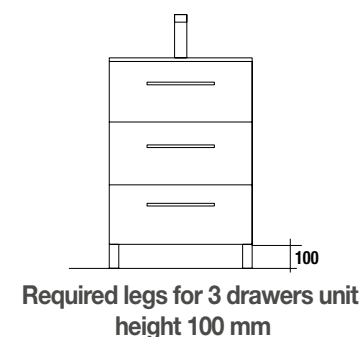

Accessories for Vanity unit

4 legs set
Set of 4 required legs for 3 drawers, 3 finishes available, height 100 mm.

	White		Black		Gloss anodized	
	cod.		cod.		cod.	
	83817		83425		83819