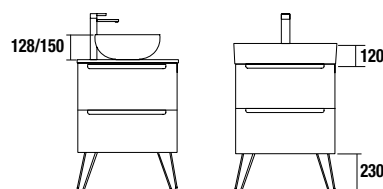

LEGS FOR WASH BOWLS / VENETO HEIGHT 230 mm

UNIQU 2 legs set

Set of 2 optional legs for wall hung unit, 3 finishes available, height 230 mm, to be used with wash bowl basin or Veneto.

KLIM 2 legs set

Set of 2 optional aluminium legs for wall hung unit, 3 finishes available, height 230 mm, to be used with wash bowl basin or Veneto.