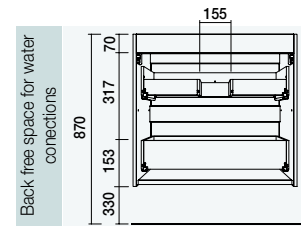

SERIE FUSSION LINE
2 DRAWERS, 3 DRAWERS AND
2-DRAWERS STORAGE UNITS.

VANITY FUSSION LINE 2 DRAWER

2 drawers wall hung unit with carbon TX interiors, with concealed extraction Plus runners and upper drawer organizer included