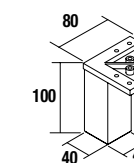

Accessories for Vanity unit

4 legs set
Set of 4 required legs for 3 drawers, 3 finishes available, height 100 mm.

	White		Black		Gloss anodized	
	cod.		cod.		cod.	
	83817		83425		83819