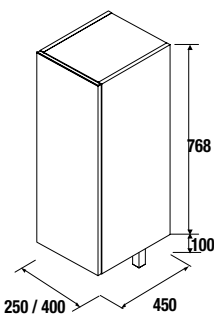

ALLIANCE FLOOR STANDING STORAGE UNIT

1 door floor standing and reversible storage unit with push opening system and Carbon-TX interiors. 110° opening hinges and 2 height adjustable shelves.
Can be combined with series:
Fussion Line / Fussion Chrome
Booster / union leg included

	Gloss white		Gloss grey		Gloss Taupe		Natural		Bay pine		Sbiancato		Alsacia	
	cod.		cod.		cod.		cod.		cod.		cod.		cod.	
250	26847		26848		26849		26850		26851		26852		26853	
400	26854		26855		26856		26857		26858		26859		26860