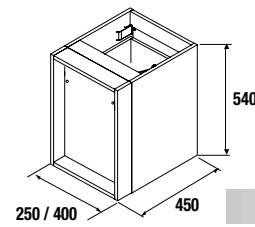

SERIE FUSSION LINE
STORAGE UNIT WITH TOWEL RAIL 250/400
AND FLOOR STANDING STORAGE UNIT

WALL HUNG AND REMOVABLE STORAGE UNIT ALLIANCE

Wall hung storage unit with removable drawer, Carbon-TX finish, concealed extraction Plus runners and hole for hair dryer. Handle no included, 3 finishes available.
Can be combined with series:
Fussion Line / Fussion Chrome / Spiri / Monterrey

	Gloss white		Gloss grey		Gloss Taupe		Natural		Bay pine		Sbiancato		Alsacia	
	cod.		cod.		cod.		cod.		cod.		cod.		cod.	
250	26833		26834		26835		26836		26837		26838		26839	
400	26840		26841		26842		26843		26844		26845		26846