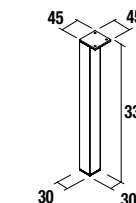

SERIE FUSSION LINE
STORAGE UNIT WITH TOWEL RAIL 250/400
AND FLOOR STANDING STORAGE UNIT

WALL HUNG AND REMOVABLE STORAGE UNIT ALLIANCE

Wall hung storage unit with removable drawer, Carbon-TX finish, concealed extraction Plus runners and hole for hair dryer. Handle no included, 3 finishes available.
Can be combined with series:
Fussion Line / Fussion Chrome / Spiri / Monterrey

	Gloss white		Gloss grey		Gloss Taupe		Natural		Bay pine		Sbiancato		Alsacia	
	cod.		cod.		cod.		cod.		cod.		cod.		cod.	
250	26833		26834		26835		26836		26837		26838		26839	
400	26840		26841		26842		26843		26844		26845		26846	

HANDLE - TOWEL RAIL REMOVABLE FOR ALLIANCE STORAGE UNIT

Handle for storage unit on different finishes, not included.

	White		Black		Gloss anodized	
	cod.		cod.		cod.	
250	26915		26914		26913	
400	26920		26919		26918	

ALLIANCE FLOOR STANDING STORAGE UNIT

1 door floor standing and reversible storage unit with push opening system and Carbon-TX interiors. 110° opening hinges and 2 height adjustable shelves.
Can be combined with series:
Fussion Line / Fussion Chrome
Booster / union leg included

	Gloss white		Gloss grey		Gloss Taupe		Natural		Bay pine		Sbiancato		Alsacia	
	cod.		cod.		cod.		cod.		cod.		cod.		cod.	
250	26847		26848		26849		26850		26851		26852		26853	
400	26854		26855		26856		26857		26858		26859		26860	

ALLIANCE MODULE FOR DOUBLE DEPTH

Wall hung module depth 250mm. push opening system and Carbon-TX interiors. Reversible. To be combined with double depth basins and countertops. To be combined with series Monterrey, Spirit, Fussion Chrome and Line

	Gloss white		Gloss grey		Gloss Taupe		Natural		Bay pine		Sbiancato		Alsacia	
	cod.		cod.		cod.		cod.		cod.		cod.		cod.	
300	87512		87513		87514		87515		87516		87517		87518	

ACCESSORIES FOR VANITY UNIT

Drawer accessories

Wooden drawer without pipe cutout
Wooden drawer without pipe cutout, Carbon-TX.