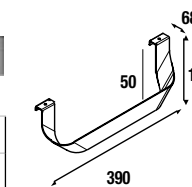

White		Black		Gloss anodized	
	cod.		cod.		cod.	
	23028		27043		23025