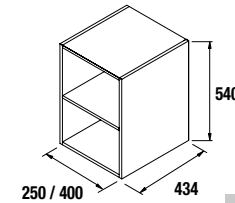

Auxiliary and storage units alliance

WALL HUNG STORAGE UNIT ALLIANCE 2 NICHES

Wall hung storage unit with 2 niches. Can be combined with series: Fussion Line / Fussion Chrome / Spirit / Monterrey

	Gloss white	Gloss grey	Gloss Taupe	Natural	Bay pine	Sbiancato	Alsacia
	cod.	cod.	cod.	cod.	cod.	cod.	cod.
250	23348	23349	23353	23352	24742	23350	23351
400	23657	23355	23359	23358	24743	23356	23357

DECORATIVE CUBE FOR ALLIANCE STORAGE UNIT WITH 2 NICHES

Set of 2 decorative cubes for Alliance storage units with width of 250 and 400 mm. Supplied in kit format.