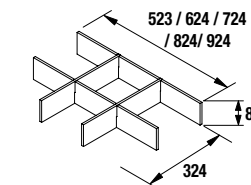

Carbon-TX	
	cod.	
600	22058	
700	22059	
800	22060	
900	22061	
1000	22062	

LED sensor light
Auxiliary light with sensor and micro USB rechargeable.
Battery 188 x 20 x 30 mm