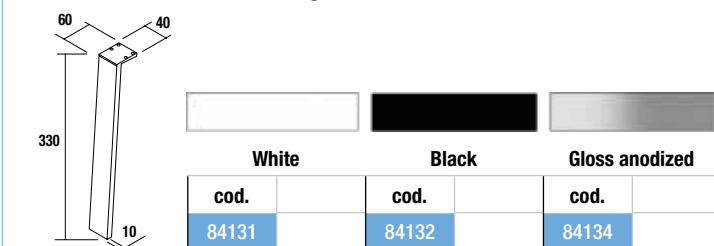

DEVA 2 legs set

Set of 2 optional legs for wall hung unit, 3 finishes available, height 230 mm, to be used with wash bowl basin or Veneto.

DANNA 2 legs set

Set of 2 optional wooden legs for wall hung unit, 3 finishes available, height 230 mm, to be used with wash bowl basin or Veneto.

LEGS FOR INTEGRAL WASHBASINS HEIGHT 330 mm

UNIQU 2 legs set

Set of 2 optional legs for wall hung unit, 3 finishes available, height 330 mm, to be used integral washbasin.

KLIM 2 legs set

Set of 2 optional aluminium legs for wall hung units, 3 finishes available, height 330 mm, to be used with integral washbasin.

DEVA 2 legs set

Set of 2 optional legs for wall hung units, 3 finishes available, height 330 mm, to be used with integral washbasin.

DANNA 2 legs set

Set of 2 optional wooden legs for wall hung units, 3 finishes available, height 330 mm, to be used with integral washbasin.