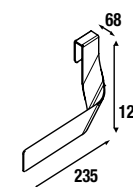

Side towel rack for vanity units

Single towel rail JAZZ

	White		Black		Gloss anodized	
	cod.		cod.		cod.	
	23027		27042		23024	

Double towel rail JAZZ