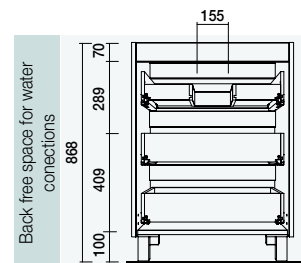

Gloss white	Gloss grey	Gloss taupe	Natural	Bay pine	Sbiancato	Alsacia
	cod.	cod.	cod.	cod.	cod.	cod.	cod.
600	23258	23259	23263	23262	26558	23260	23261
700	26559	26560	26561	26562	26565	26563	26564
800	23264	23265	23269	23268	26566	23266	23267
900	26567	26568	26569	26570	26573	26571	26572
1000	23252	23253	23257	23256	26574	23254	23255