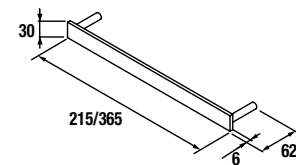

HANDLE - TOWEL RAIL REMOVABLE FOR ALLIANCE STORAGE UNIT

Handle for storage unit on different finishes, not included.

	White		Black		Gloss anodized	
	cod.		cod.		cod.	
250	26915		26914		26913	
400	26920		26919		26918