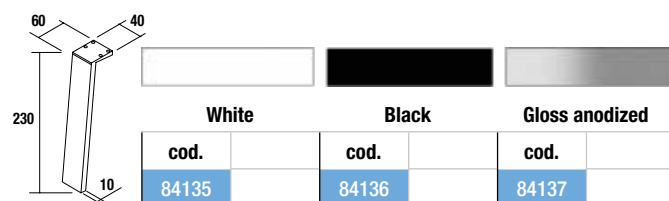

LEGS FOR WASH BOWLS / VENETO HEIGHT 230 mm

UNIQU 2 legs set

Set of 2 optional legs for wall hung unit, 3 finishes available, height 230 mm, to be used with wash bowl basin or Veneto.

KLIM 2 legs set

Set of 2 optional aluminium legs for wall hung unit, 3 finishes available, height 230 mm, to be used with wash bowl basin or Veneto.