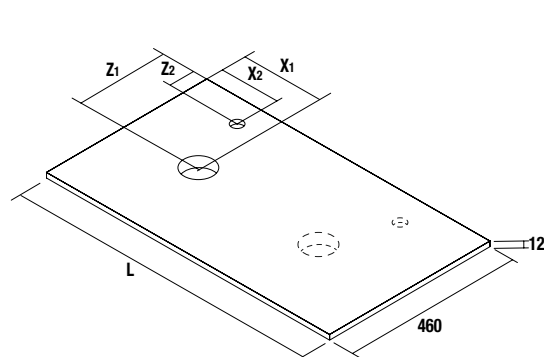

Matt White	
		cod.	
Special order	<1000	24460	
	1001 - 1400	24461	
	1401 - 1800	24462	
	1801 - 2000	24463	
	2001 - 2400	24464	

Download order sheet

NOTE: more countertops available in chapter 4 customized.

NOTE: tops with special length, 15 working days.