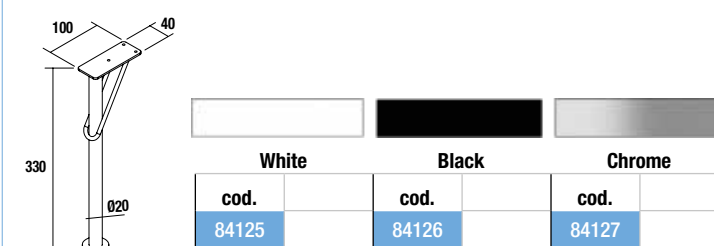

DEVA 2 legs set

Set of 2 optional legs for wall hung unit, 3 finishes available, height 230 mm, to be used with wash bowl basin or Veneto.

DANNA 2 legs set

Set of 2 optional wooden legs for wall hung unit, 3 finishes available, height 230 mm, to be used with wash bowl basin or Veneto.

LEGS FOR INTEGRAL WASHBASINS HEIGHT 330 mm

UNIQU 2 legs set

Set of 2 optional legs for wall hung unit, 3 finishes available, height 330 mm, to be used integral washbasin.

KLIM 2 legs set

Set of 2 optional aluminium legs for wall hung units, 3 finishes available, height 330 mm, to be used with integral washbasin.

DEVA 2 legs set

Set of 2 optional legs for wall hung units, 3 finishes available, height 330 mm, to be used with integral washbasin.

DANNA 2 legs set

Set of 2 optional wooden legs for wall hung units, 3 finishes available, height 330 mm, to be used with integral washbasin.