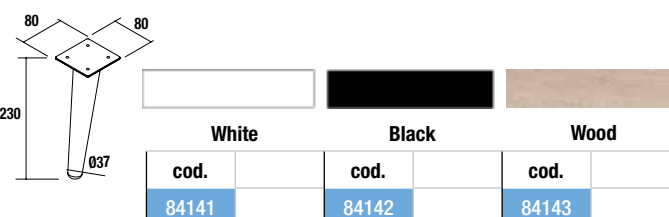

LEGS FOR WASH BOWLS / VENETO HEIGHT 230 mm

UNIQU 2 legs set

Set of 2 optional legs for wall hung unit, 3 finishes available, height 230 mm, to be used with wash bowl basin or Veneto.

KLIM 2 legs set

Set of 2 optional aluminium legs for wall hung unit, 3 finishes available, height 230 mm, to be used with wash bowl basin or Veneto.

DEVA 2 legs set

Set of 2 optional legs for wall hung unit, 3 finishes available, height 230 mm, to be used with wash bowl basin or Veneto.

DANNA 2 legs set

Set of 2 optional wooden legs for wall hung unit, 3 finishes available, height 230 mm, to be used with wash bowl basin or Veneto.