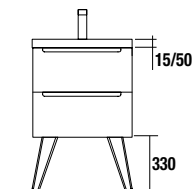

DEVA 2 legs set

Set of 2 optional legs for wall hung unit, 3 finishes available, height 230 mm, to be used with wash bowl basin or Veneto.

DANNA 2 legs set

Set of 2 optional wooden legs for wall hung unit, 3 finishes available, height 230 mm, to be used with wash bowl basin or Veneto.

LEGS FOR INTEGRAL WASHBASINS HEIGHT 330 mm

UNIQU 2 legs set

Set of 2 optional legs for wall hung unit, 3 finishes available, height 330 mm, to be used integral washbasin.

KLIM 2 legs set

Set of 2 optional aluminium legs for wall hung units, 3 finishes available, height 330 mm, to be used with integral washbasin.