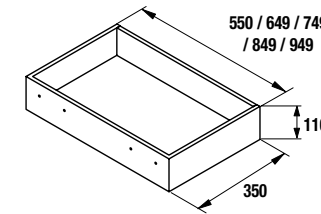

ACCESSORIES FOR VANITY UNIT

Drawer accessories

Wooden drawer without pipe cutout
Wooden drawer without pipe cutout, Carbon-TX.

	Carbon-TX	
	cod.	
600	24956	
700	24957	
800	24958	
900	24959	
1000	24960	

Drawer interior organiser
Organiser for wood drawer, Carbon-TX.