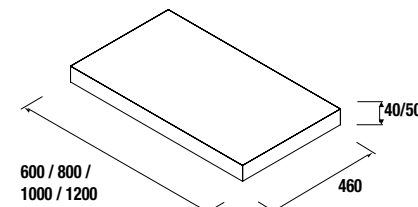

TOP THICKNESS 40 AND 50 MM

Tops with 50mm thickness finishes in Gloss White, gloss grey and carbon; y 40mm finish African oak, sizes from 600 to 1200 and custom made not mechanized.
Finishes in melamine and high pressure laminate (HPL)

		Gloss White / 50mm		Gloss Grey / 50mm		Carbon / 50mm		African Oak / 40mm	
		cod.		cod.		cod.		cod.	
Stock	600	22992		22993		22994		23016	
	800	22995		22996		22997		23017	
	1000	22998		22999		23000		23018	
	1200	23001		23002		23003		23019	

NOTE: more countertops available in chapter 4 customized.

COUNTER TOPS WITH A THICKNESS OF 12 MM

Solid surface countertops 12mm thickness. special measures with or without machining. One or two sinks