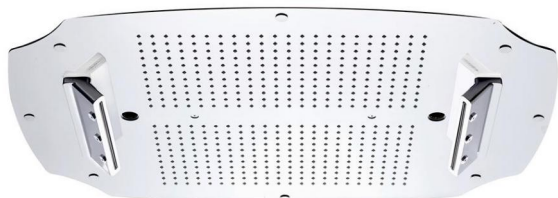

MyDream

MyDream Colonial 700x500
23071XN-CRX

TECHNICAL INFORMATION

Concealed traditional shower head, 700x500 mm, 484 nozzles in non-liming silicon, inspectable and serviceable in chromed plated stainless steel. 4 jets: rain, single cascade, double cascade, 2 atomizers. CHROME

Flow rate:
20 l/min

PICTURE

SPARE PARTS

FEATURES

Rain jet

Waterfall jet

double waterfall

Shower head mounted atomizer