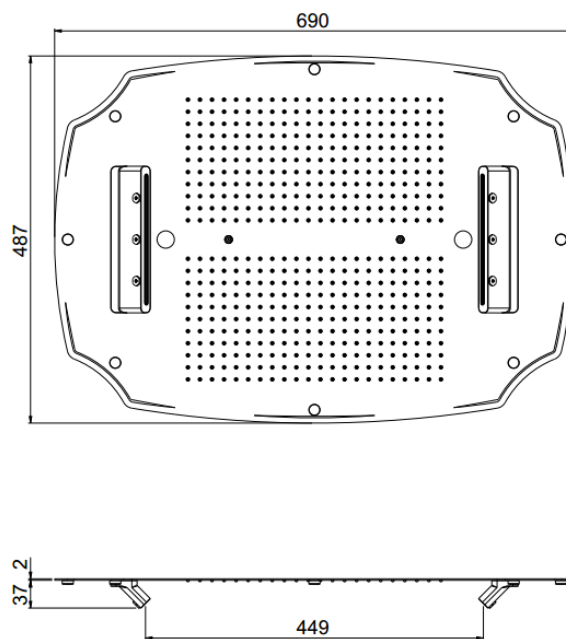

MyDream

MyDream Colonial 700x500
23071XN-CRX

TECHNICAL INFORMATION

Concealed traditional shower head, 700x500 mm, 484 nozzles in non-liming silicon, inspectable and serviceable in chromed plated stainless steel. 4 jets: rain, single cascade, double cascade, 2 atomizers. CHROME

Flow rate:
20 l/min

PICTURE

SPARE PARTS

FEATURES

Rain jet

Waterfall jet

double waterfall

Shower head mounted atomizer

Non-liming

TECHNICAL DRAWING

FINISHINGS