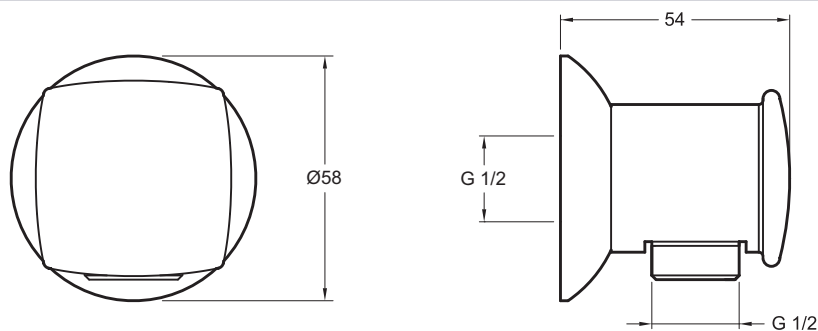

E11627

Collection: NO COLLECTION

Finish*:

CP - Chrome

Features

- WEIGHT: 0.8 kg
- INSTALLATION TYPE: Wall-mount
- Brass construction
- MATERIAL: Metal
- WITH OR WITHOUT BRASSWARE: WITHOUT TAPS AND FITTINGS

Technical drawing

Product Specification: Elbow. E11627. Collection: NO COLLECTION. WEIGHT: 0.8 kg. MATERIAL: Metal. INSTALLATION TYPE: Wall-mount. WITH OR WITHOUT BRASSWARE: WITHOUT TAPS AND FITTINGS. Brass construction.