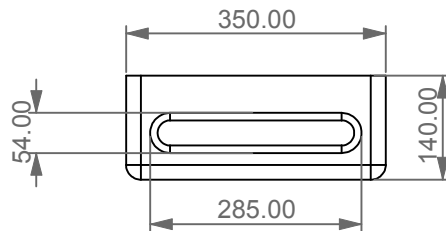

Mensola porta asciugamani  
 in ceramica cm 36  
 Ceramic Shelf towel rack cm 36

FRONT

LEFT

TOP

<p>Designation                  Mensola porta asciugamani                  in ceramica cm 36                  Ceramic Shelf towel rack cm 36</p>	
<p>Scale                  1:10</p>	<p>This drawing including the respectedata may neither be duplicated nor modified nor altered without the consent of GSG Ceramic Design. The use of the data/technical drawings take place at users own risk and under exclusion of any liability of GSG Ceramic Design. The dimensions are not binding; products are subject to changes. Measurement shown may be subjected to small variations or are indicative.</p>
<p>cod. ME36PA</p>	