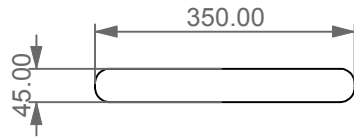

Mensola porta asciugamani  
 in ceramica cm 36  
 Ceramic Shelf towel rack cm 36

FRONT

LEFT

TOP

<p>Designation                  Mensola porta asciugamani                  in ceramica cm 36                  Ceramic Shelf towel rack cm 36</p>	
<p>Scale                  1:10</p>	<p>This drawing including the respectedata may neither be duplicated nor modified nor altered without the consent of GSG Ceramic Design. The use of the data/technical drawings take place at users own risk and under exclusion of any liability of GSG Ceramic Design. The dimensions are not binding; products are subject to changes. Measurement shown may be subjected to small variations or are indicative.</p>
<p>cod. ME36PA</p>	