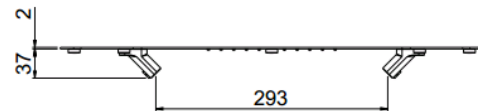

MyDream

MyDream Colonial 550x500
23076XN/S-CRX

TECHNICAL INFORMATION

Concealed traditional shower head with chromotherapy (2 Leds), 550x500 mm, 242 nozzles in non-liming silicon, inspectable and serviceable in chromed plated stainless steel. 4 jets: rain, single cascade, double cascade, 1 atomizer. CHROME

Flow rate:
20 l/min

PICTURE

SPARE PARTS

FEATURES

Rain jet

Waterfall jet

double waterfall

Shower head mounted atomizer

Non-liming

chromotherapy

TECHNICAL DRAWING

FINISHINGS