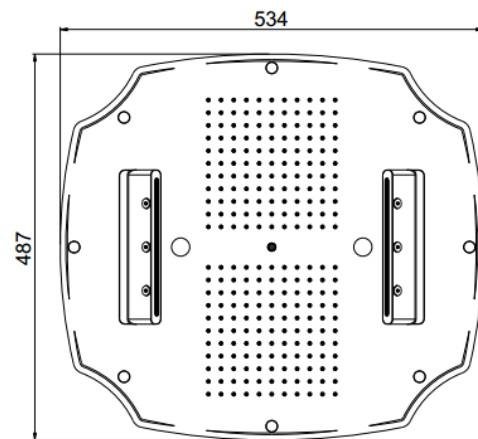

MyDream

MyDream Colonial 550x500
23076XN/S-CRX

TECHNICAL INFORMATION

Concealed traditional shower head with chromotherapy (2 Leds), 550x500 mm, 242 nozzles in non-liming silicon, inspectable and serviceable in chromed plated stainless steel. 4 jets: rain, single cascade, double cascade, 1 atomizer. CHROME

Flow rate:
20 l/min

PICTURE

SPARE PARTS

FEATURES

Rain jet

Waterfall jet

double waterfall

Shower head mounted atomizer

Non-liming

chromotherapy

TECHNICAL DRAWING

FINISHINGS