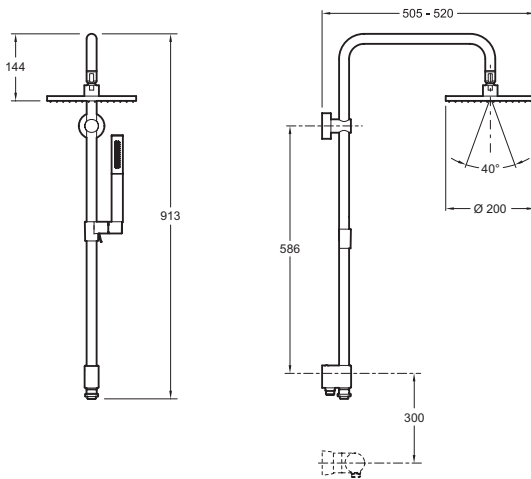

E11715

Collection: E0

Finish*:

CP - Chrome

Main features:

Features

- WEIGHT: 6 kg
- INSTALLATION TYPE: Wall-mount
- Operates with all types of water heaters, minimum capacity 18 kW
- MATERIAL: Metal
- WITH OR WITHOUT BRASSWARE: WITHOUT TAPS AND FITTINGS

Installation benefits

- QUICK INSTALLATION

Technical drawing

Product Specification: Shower column . E11715. Collection: E0. WEIGHT: 6 kg. MATERIAL: Metal. INSTALLATION TYPE: Wall-mount. WITH OR WITHOUT BRASSWARE: WITHOUT TAPS AND FITTINGS. Operates with all types of water heaters, minimum capacity 18 kW.