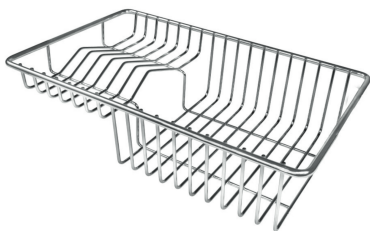

FEATURES

Basket 3,5" waste fitting	The drain is equipped with a large 3.5" drain, with the practical basket cap that prevents the discharge of solid parts. The 3.5 "drain allows the use of the Foster waste-disposer, compatible with all models.
Gold	The Gold finish is obtained by treating the steel with a physical process called PVD (Physical Vacuum Deposition) which deposits particles of noble metals on the surface. The result is a unique and refined aesthetic effect, and an improvement in the mechanical properties of the steel that is more resistant to shocks and scratches.
High thickness	1mm thick steel. A significant thickness, which guarantees the maximum sturdiness and durability.
Perimetral overflow	The overflow is always a security on the Foster sinks that prevents the overflow of water in case of oversights. The perimeter drain solution improves aesthetics thanks to its square and essential shape.
Small radius	Bowls with squared shapes with a modern design and an increased capacity, for a minimal aesthetics connected with an extreme practicality.

TECHNICAL DATA

Cut out size
Dimensioni per foratura top

GALLERY

OPTIONAL ACCESSORIES

Cestello inox 8612 000

Glass chopping board 8631 300

HPDE Chopping board 8657 001

HPDE Twin chopping board 8644 101

Iroko-wood chopping board with stainless steel colander 8644 042

Iroko-wood sliding chopping board 8644 041

Iroko-wood twin chopping board 8644 004

Stainless steel colander 8154 000

Stainless steel plate rack 8100 154

Stainless steel plate rack 8100 303

White basket 8612 100

White bowl 8153 100

Graters kit with ring-holder and food collection tray 8159 101

Stainless steel perforated tray 8151 000

Stainless steel plate rack 8100 201