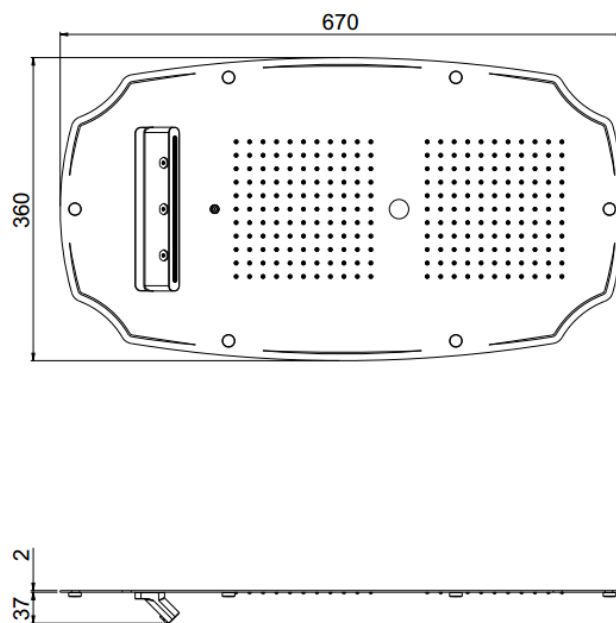

## TECHNICAL INFORMATION

Concealed traditional shower head with chromotherapy (1 Led), 700x400 mm, 242 nozzles in non-liming silicon, inspectable and serviceable in chromed plated stainless steel. 2 jets: rain, single cascade. CHROME

## TECHNICAL DRAWING