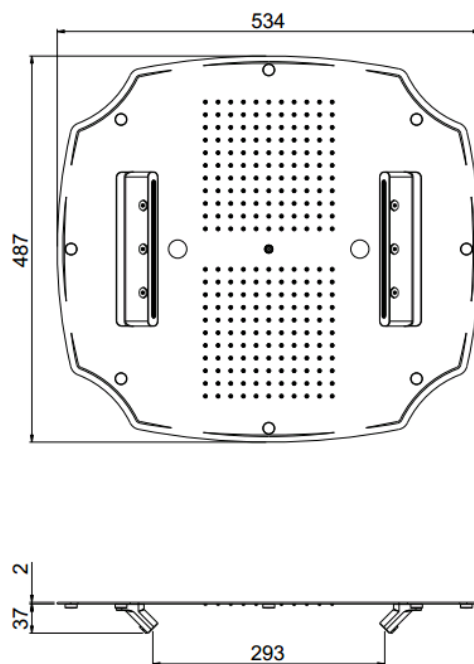

TECHNICAL DRAWING