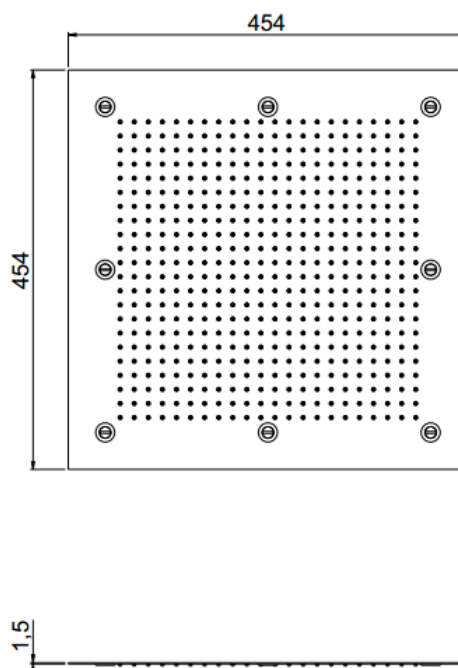

MyDream

MyDream 455x455
23002-CR

TECHNICAL INFORMATION

Concealed shower head, 455x455 mm, 484 nozzles in non-liming silicon, inspectable and serviceable in brass. 1 jet: rain. CHROME

Flow rate:
16 l/min

PICTURE

SPARE PARTS

FEATURES

Rain jet

Non-liming

TECHNICAL DRAWING

FINISHINGS