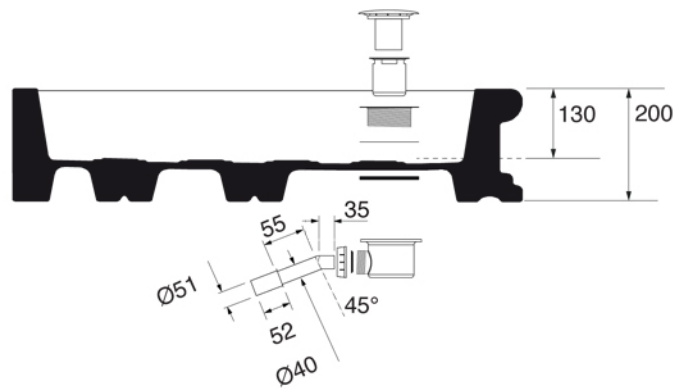

SHOWER ENCLOSURES Collection	
Code	Description
10025	Aurora corner shower-tray - drain not included 80x80

Verona - Italy
 tel. +39 045 8006917
 fax. +39 045 8020111
 gentry-home.com

SHOWER ENCLOSURES Collection	
Code	Description
10027	Aurora corner shower-tray - drain not included 90x90