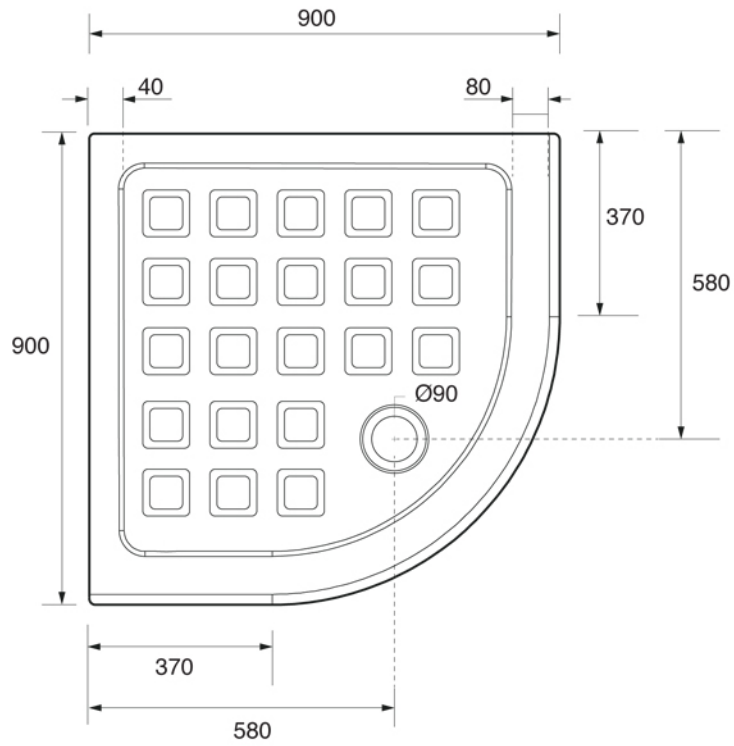

SHOWER ENCLOSURES Collection	
Code	Description
10025	Aurora corner shower-tray - drain not included 80x80

Verona - Italy
 tel. +39 045 8006917
 fax. +39 045 8020111
 gentry-home.com

SHOWER ENCLOSURES Collection	
Code	Description
10027	Aurora corner shower-tray - drain not included 90x90