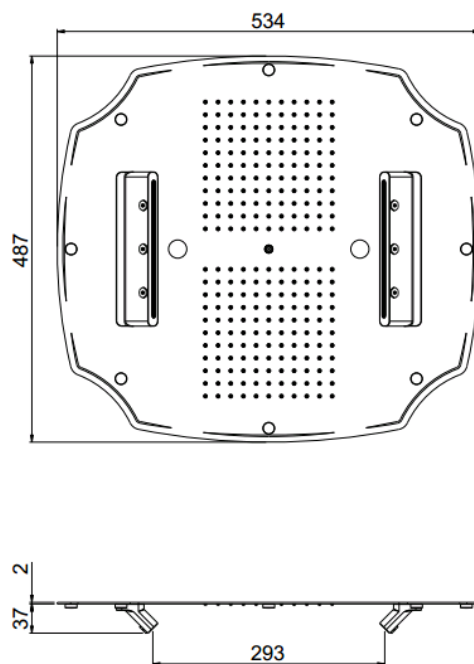

MyDream

MyDream Colonial 550x500
23076XN-CRX

TECHNICAL INFORMATION

Concealed traditional shower head, 550x500 mm, 242 nozzles in non-liming silicon, inspectable and serviceable in chromed plated stainless steel. 4 jets: rain, single cascade, double cascade, 1 atomizer. CHROME

Flow rate:
20 l/min

PICTURE

SPARE PARTS

FEATURES

Rain jet

Waterfall jet

double waterfall

Shower head mounted atomizer

Non-liming

TECHNICAL DRAWING

FINISHINGS