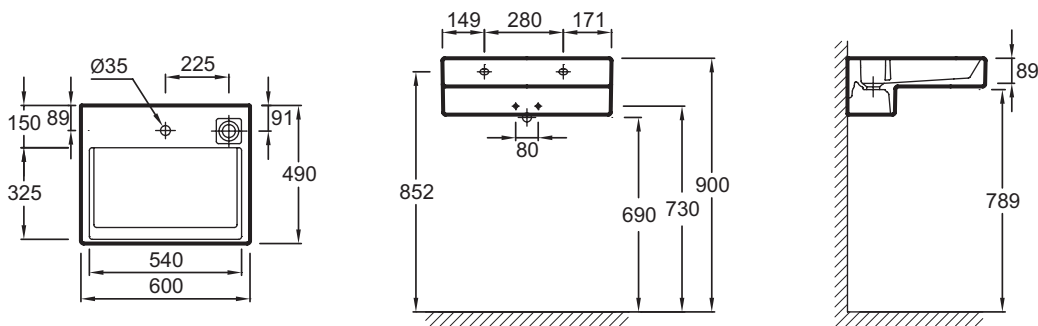

EXE112

Collection: TERRACE

Finish*:

00 - White

Main features:

Features

- **DIMENSIONS:** 60 x 49 cm
- **MATERIAL:** Ceramic
- **FAUCET DRILLING:** 1 tap hole, and 3 pre-drilled holes
- **INSTALLATION:** STANDARD
- **NUMBER OF VANITY BASINS FOR VANITY TOPS:** Single basin vanity top
- **TECHNOLOGY:** FreeDrain system
- Innovative concealed drain system patented by Kohler
- **WEIGHT:** 19.3 kg
- **INSTALLATION TYPE:** Self-supporting or can be mounted on a specific cabinet
- **TAP DRILLING:** 1 tap hole
- **OVERFLOW:** With overflow hole
- **PRODUCT INCLUDED:** (Tap not included)
- Geometrically-inspired L-shaped vanity top provides a functional design element
- Vanity Top 100 X 49 cm with LED strip lighting (230 V / 12 V)

Consumer benefits

- **UNIQUE DESIGN:** Esthetic, elegant, precise geometrics for a contemporary design with L-shaped architecture
- **TECHNOLOGICAL INNOVATION:** FreeDrain is a patented offset waste system that lets the user control drainage with a simple touch to the plate
- **EASY CARE:** With no center waste, there is room for an easy-to-clean wide rear ledge on the vanity top

Required products

- EB1185: Base unit 60 cm

Technical drawing

Product Specification: Vanity top 60 cm. EXE112. Collection: TERRACE. DIMENSIONS: 60 x 49 cm. WEIGHT: 19.3 kg. MATERIAL: Ceramic. INSTALLATION TYPE: Self-supporting or can be mounted on a specific cabinet. FAUCET DRILLING: 1 tap hole, and 3 pre-drilled holes. TAP DRILLING: 1 tap hole. INSTALLATION: STANDARD. OVERFLOW: With overflow hole. NUMBER OF VANITY BASINS FOR VANITY TOPS: Single basin vanity top. PRODUCT INCLUDED: (Tap not included). TECHNOLOGY: FreeDrain system. Geometrically-inspired L-shaped vanity top provides a functional design element. Innovative concealed drain system patented by Kohler. Vanity Top 100 X 49 cm with LED strip lighting (230 V / 12 V).