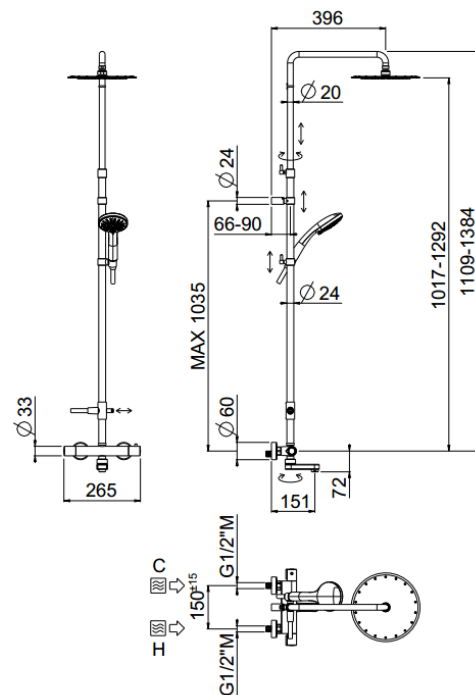

Rigoletto telescopic with spout

Rigoletto telescopic with spout, MySlim inspectable shower head
00-1877-N-CR

TECHNICAL INFORMATION

Bridge telescopic shower column including exposed thermostatic mixer with diverter and swinging spout, turning bar with adjustable mounting. Round ultra-thin shower head, Ø300, non-liming, inspectable and serviceable in chromed stainless steel. 3 jets non-liming shower in ABS. Smooth double anti-torsion PVC flexible hose, cm 150. CHROME

Flow rate:
x rubinetto

PICTURE

SPARE PARTS

ORIC031
T°

ORIC032
2 vie / ways

FEATURES

rain jet

central jet

side jet

Tub spout

double anti-torsion

adjustable telescopic shower column

Rigoletto adjustable spout

inspectable round

TECHNICAL DRAWING

FINISHINGS