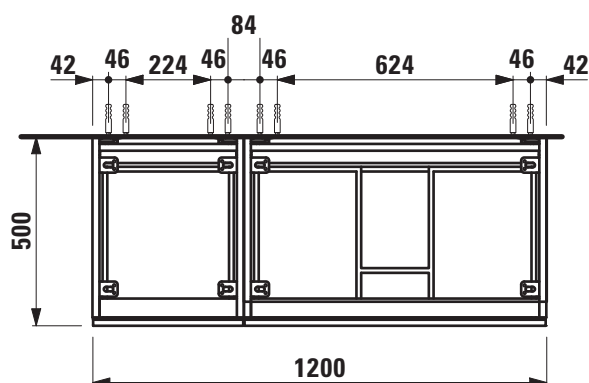

TECHNICAL DATA

Order no.	42418.0 / 4 drawers	Accessories excl.	Drawer separations small, order no. 49240.1 large, order no. 49240.2 Space saving siphon, order no. 89424.0
Dimensions (WxHxD)	1200 x 320 x 500 mm	Mounting acc. incl.	Installation set, order no. 49240.7
Matching for	top for vanity unit 2400 mm, order no. 42461.2, 42461.3, 42461.4, 42462.4	Mounting information	The walls installed on must meet the requirements of the furniture in terms of weight and the supplied fastening elements. If this cannot be guaranteed another method of installation needs to be chosen.
Specification	Body/Front – Surface lacquered real wood veneer or lacquered white Integrated handle in the front without top drawer element at the left side 400 mm, drawer element at the right side 800 mm	Colours	630 – Noce canaletto, surface lacquered real wood veneer 631 – White, surface lacquered
Weight	630 – 47,5 kg 631 – 48,5 kg		

TECHNICAL DRAWINGS / S 1 : 20

X = The exact height must be set during installation.