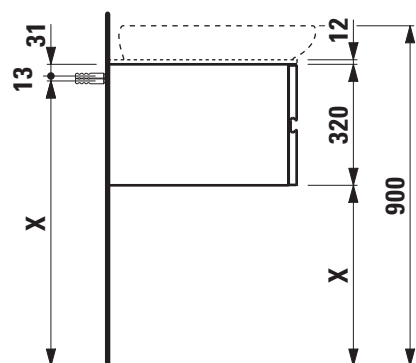

TECHNICAL DATA

Order no.	42418.0 / 4 drawers	Accessories excl.	Drawer separations small, order no. 49240.1 large, order no. 49240.2 Space saving siphon, order no. 89424.0
Dimensions (WxHxD)	1200 x 320 x 500 mm	Mounting acc. incl.	Installation set, order no. 49240.7
Matching for	top for vanity unit 2400 mm, order no. 42461.2, 42461.3, 42461.4, 42462.4	Mounting information	The walls installed on must meet the requirements of the furniture in terms of weight and the supplied fastening elements. If this cannot be guaranteed another method of installation needs to be chosen.
Specification	Body/Front – Surface lacquered real wood veneer or lacquered white Integrated handle in the front without top drawer element at the left side 400 mm, drawer element at the right side 800 mm	Colours	630 – Noce canaletto, surface lacquered real wood veneer 631 – White, surface lacquered
Weight	630 – 47,5 kg 631 – 48,5 kg		

TECHNICAL DRAWINGS / S 1 : 20

X = The exact height must be set during installation.