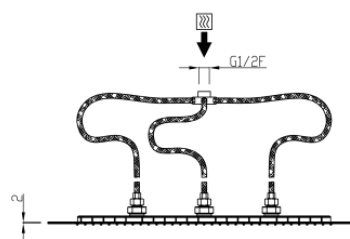

MyDream

MyDream 455x630
23001-CR

TECHNICAL INFORMATION

Concealed shower head, 455x630 mm, 726 nozzles in non-liming silicon, inspectable and serviceable in brass. 1 jet: rain. CHROME

Flow rate:
26 l/min

PICTURE

SPARE PARTS

FEATURES

Rain jet

Non-liming

TECHNICAL DRAWING

FINISHINGS