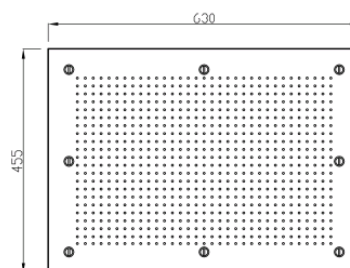

MyDream

MyDream 455x630
23001-CR

TECHNICAL INFORMATION

Concealed shower head, 455x630 mm, 726 nozzles in non-liming silicon, inspectable and serviceable in brass. 1 jet: rain. CHROME

Flow rate:
26 l/min

PICTURE

SPARE PARTS

FEATURES

Rain jet

Non-liming

TECHNICAL DRAWING

FINISHINGS