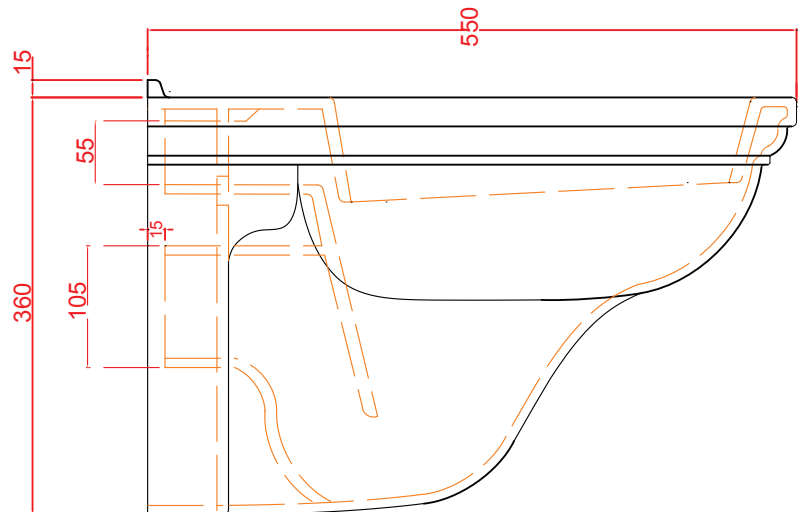

Ceramic Collection	
Astoria _Deco	Wall Hung WC Pan

We recommend that all products are purchased with the assistance of a specialist bathroom retailer and always installed by an experienced installer who is a member of a recognized association. All sizes quoted are nominal: items may vary by plus minus 2% against the figures quoted. When planning installations where dimensions are critical, it is essential that the space allowed for individual items is physically checked. Imperial Bathrooms cannot be held liable for any costs associated with item not fitting in any given area. The contents of this statement are based on information correct at the time of publication. We reserve the right to make alterations and changes in product characteristics, fixing, packaging, operation etc. at any time without notice.