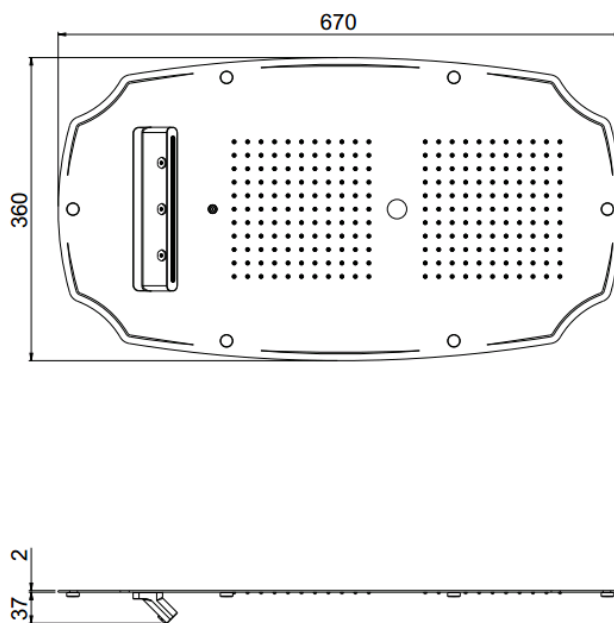

## TECHNICAL INFORMATION

Concealed traditional shower head, 700x400 mm, 242 nozzles in non-liming silicon, inspectable and serviceable in chromed plated stainless steel. 3 jets: rain, single cascade, 1 atomizer. CHROME

## PICTURE

## TECHNICAL DRAWING