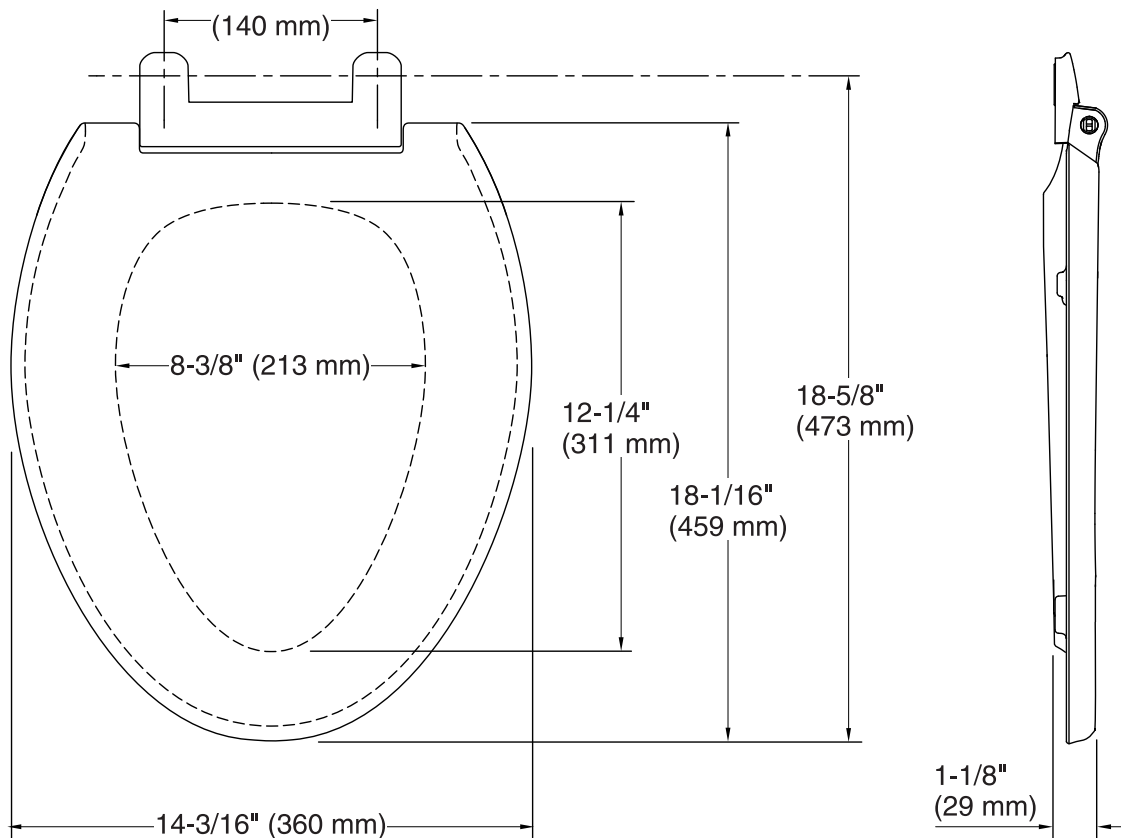

### Technical Information

All product dimensions are nominal.

Seat shape type: Elongated

Seat front type: Closed-front

Seat-mounting holes: 5-1/2" (140 mm)