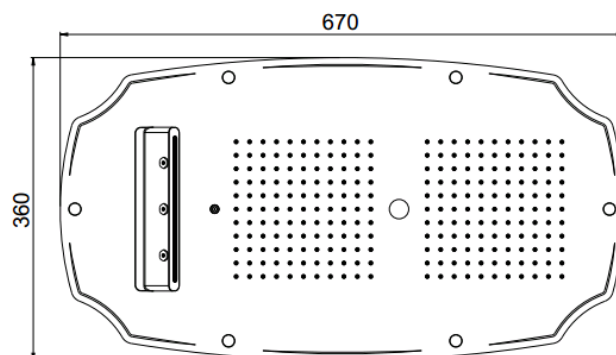

MyDream

MyDream Colonial 700x400
23072XN/S-CRX

TECHNICAL INFORMATION

Concealed traditional shower head with chromotherapy (1 Led), 700x400 mm, 242 nozzles in non-liming silicon, inspectable and serviceable in chromed plated stainless steel. 3 jets: rain, single cascade, 1 atomizer. CHROME

Flow rate:
10 l/min

PICTURE

SPARE PARTS

FEATURES

Rain jet

Waterfall jet

Shower head
mounted
atomizer

Non-liming

chromotherapy

TECHNICAL DRAWING

FINISHINGS