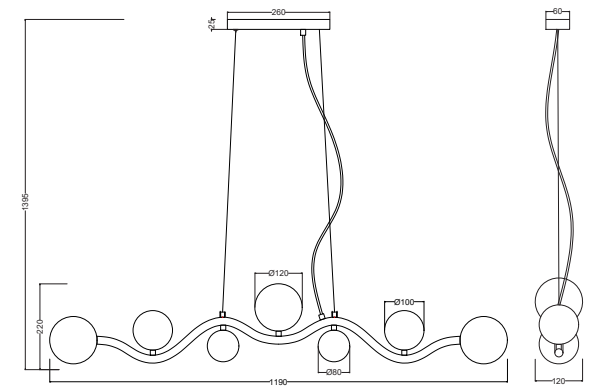

Instruction

MOD059PL-07G

7 x G9 (28W)

Recommended to use with LED bulbs

Model: MOD059PL-07G

Collection: Modern

Series: Uva

Pendant Lamps