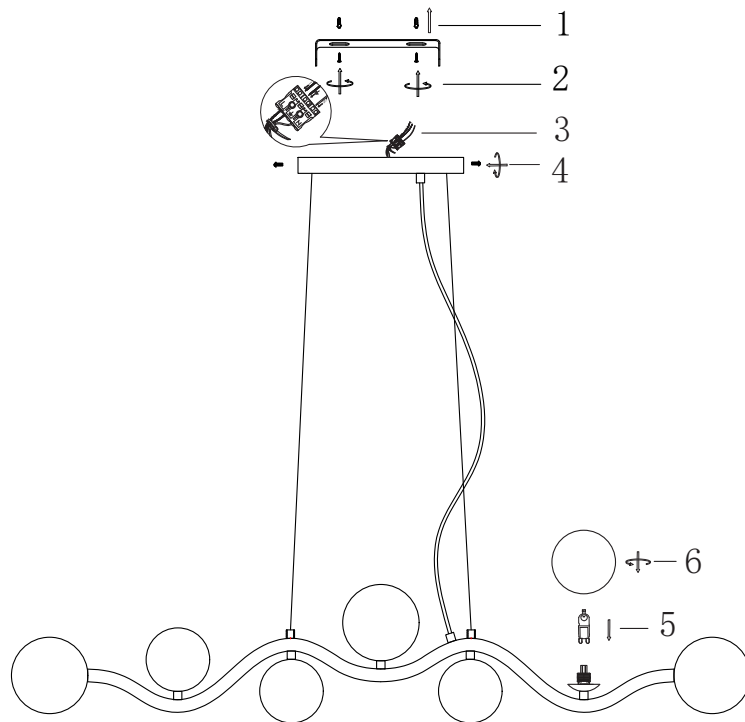

Instruction

MOD059PL-07G

7 x G9 (28W)

Recommended to use with LED bulbs

Model: MOD059PL-07G

Collection: Modern

Series: Uva

Pendant Lamps