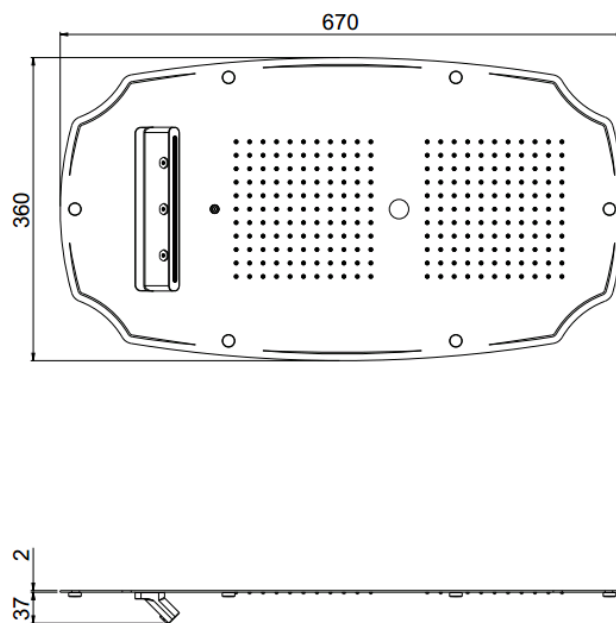

## TECHNICAL INFORMATION

Concealed traditional shower head, 700x400 mm, 242 nozzles in non-liming silicon, inspectable and serviceable in chromed plated stainless steel. 2 jets: rain, single cascade. CHROME

## FEATURES

Rain jet

Waterfall jet

Non-liming

## TECHNICAL DRAWING