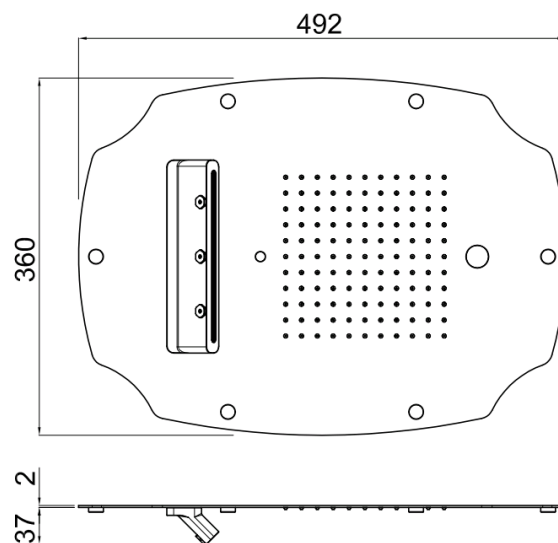

MyDream

MyDream Colonial 500x400
23078X -CRX

TECHNICAL INFORMATION

Concealed traditional shower head, 500x400 mm, 121 nozzles in non-liming silicon, inspectable and serviceable in chromed plated stainless steel. 2 jets: rain, single cascade. CHROME

Flow rate:
10 l/min

PICTURE

SPARE PARTS

FEATURES

Rain jet

Waterfall jet

Non-liming

TECHNICAL DRAWING