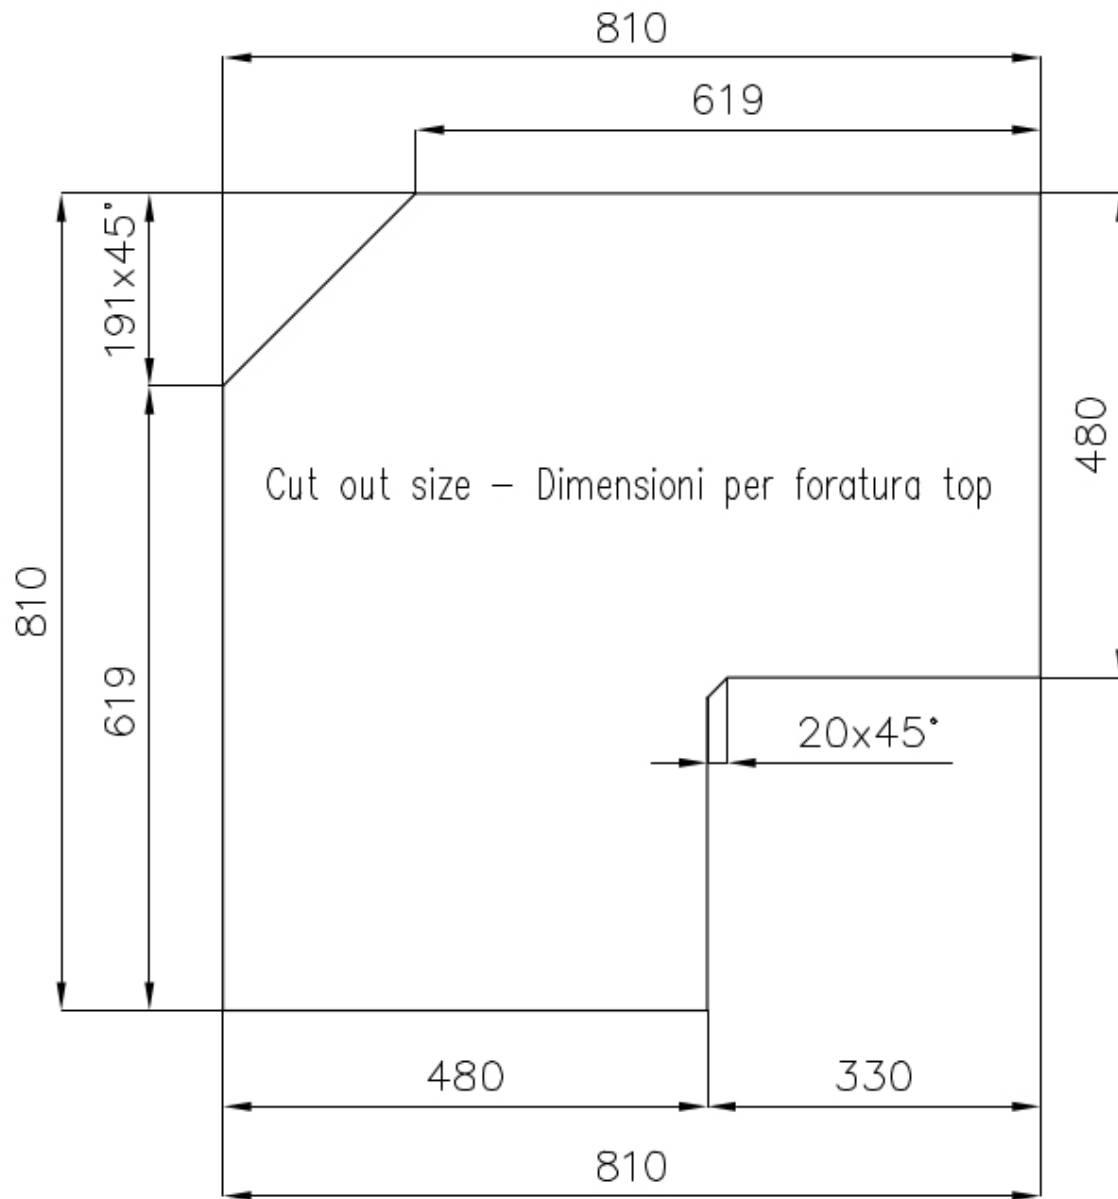

Edge/Installation Type Standard (8 mm Edge)

Dimensions 830x830 mm

Standard fittings Fixing hooks, gasket, drain, overflow and siphon, boxed packing

Mixer holes 1 standard hole - 2nd and 3rd on request

Built-in hole View technical data sheet (for all Flush-mount / Top-mount models and Under-mount models)

Drainer Yes

Width 83 cm

Bowl dimension 340x400mm

Number of bowls 2 bowls

Waste fitting 3,5" drain

FEATURES

Basket 3,5" waste fitting The drain is equipped with a large 3.5" drain, with the practical basket cap that prevents the discharge of solid parts. The 3.5 "drain allows the use of the Foster waste-disposer, compatible with all models.

Deep bowls This bowls reach an important depth, over 20 cm, thanks to the advanced production technology, that can be offer great capieny and practicity in all the washing operations.

TECHNICAL DATA

OPTIONAL ACCESSORIES