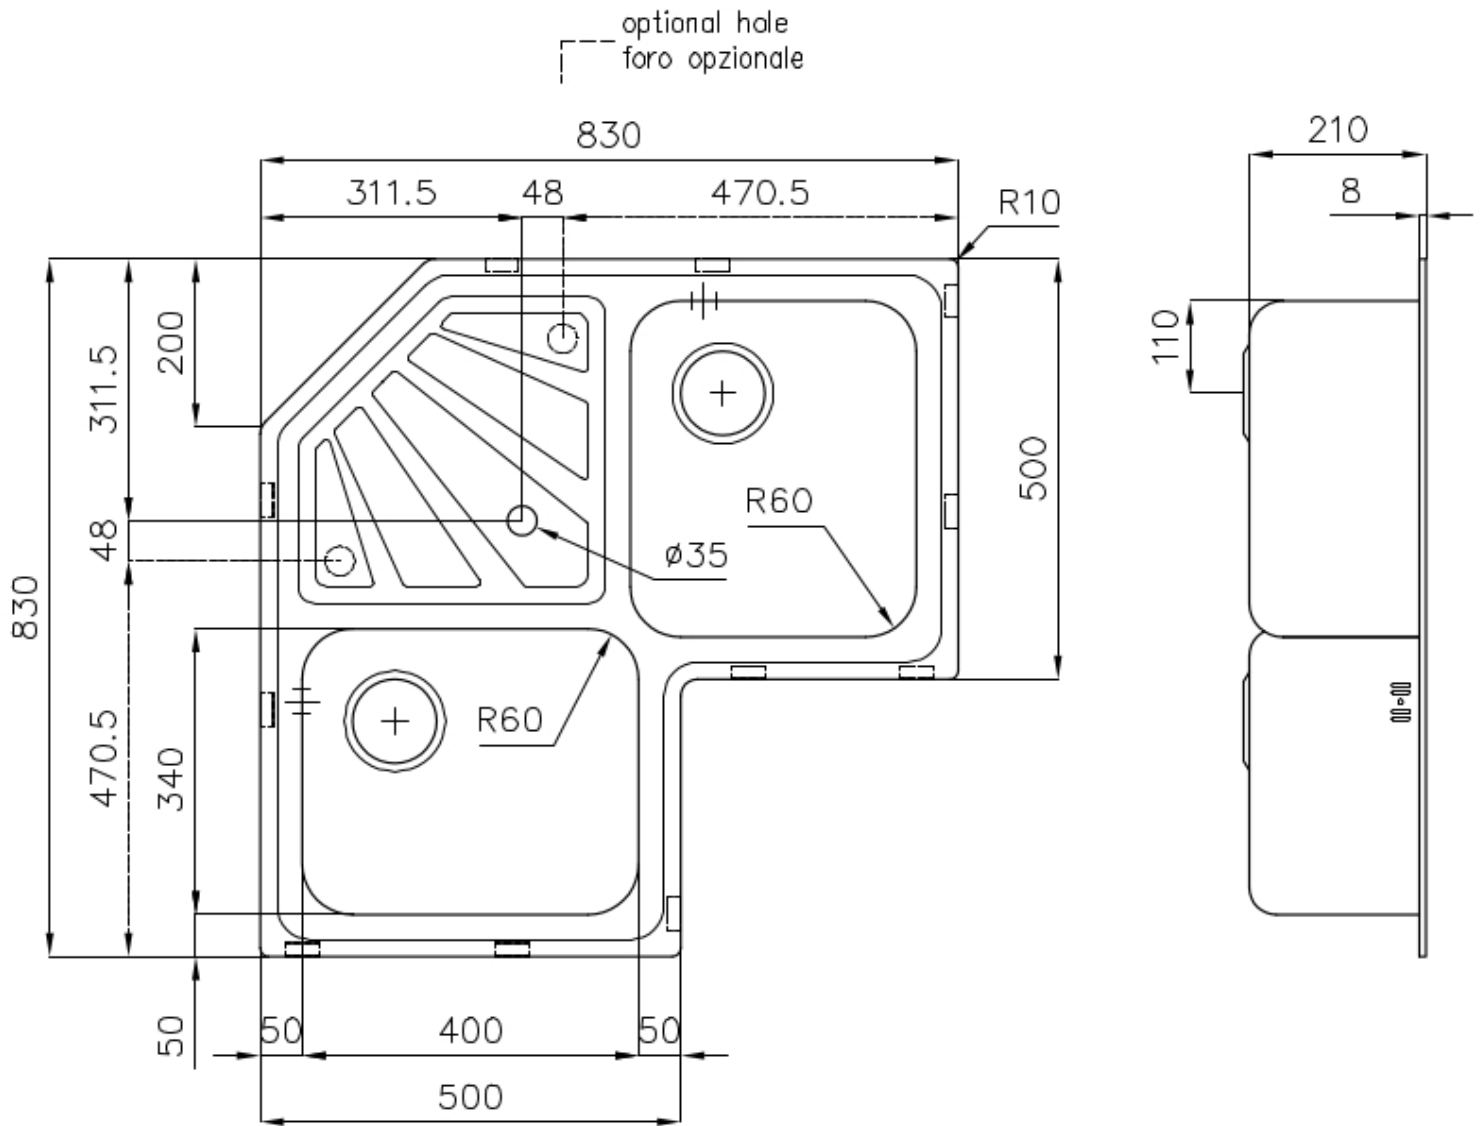

Edge/Installation Type Standard (8 mm Edge)

Dimensions 830x830 mm

Standard fittings Fixing hooks, gasket, drain, overflow and siphon, boxed packing

Mixer holes 1 standard hole - 2nd and 3rd on request

Built-in hole View technical data sheet (for all Flush-mount / Top-mount models and Under-mount models)

Drainer Yes

Width 83 cm

Bowl dimension 340x400mm

Number of bowls 2 bowls

Waste fitting 3,5" drain

FEATURES

Basket 3,5" waste fitting The drain is equipped with a large 3.5" drain, with the practical basket cap that prevents the discharge of solid parts. The 3.5 "drain allows the use of the Foster waste-disposer, compatible with all models.

Deep bowls This bowls reach an important depth, over 20 cm, thanks to the advanced production technology, that can be offer great capieny and practicity in all the washing operations.

TECHNICAL DATA

OPTIONAL ACCESSORIES