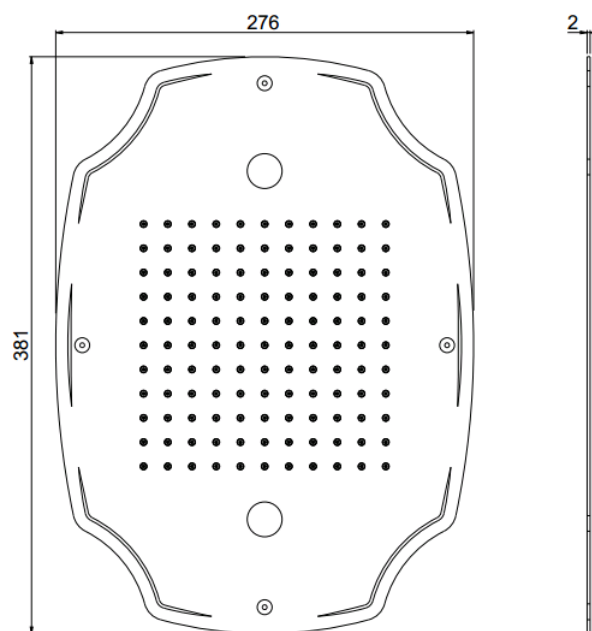

MyDream

MyDream Colonial 400x300
23077X

TECHNICAL INFORMATION

Concealed traditional shower head, 400x300 mm, 121 nozzles in non-liming silicon, inspectable and serviceable in stainless steel. 1 jet: rain. CHROME

Flow rate:
5 l/min

FEATURES

Rain jet

Non-liming

PICTURE

TECHNICAL DRAWING

SPARE PARTS

FINISHINGS