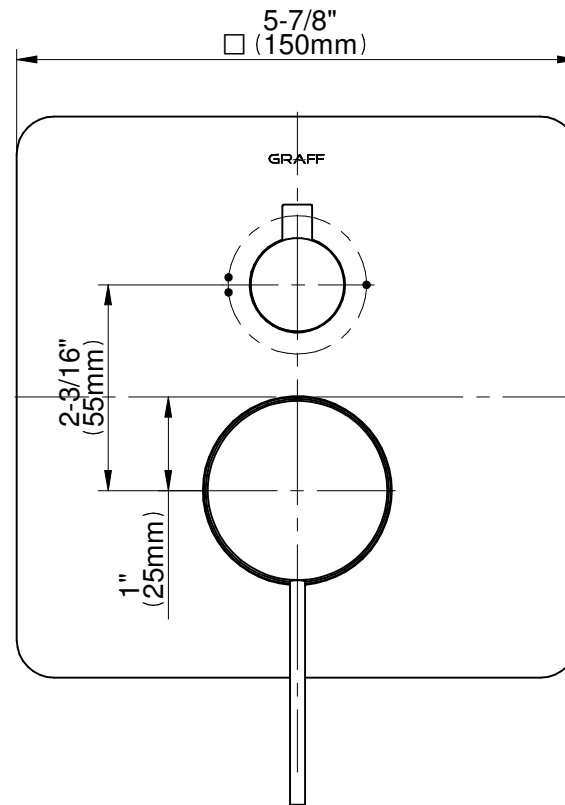

E-17040-LM39N-T

UNI-BOX Series

GRAFF®
Art of Bath