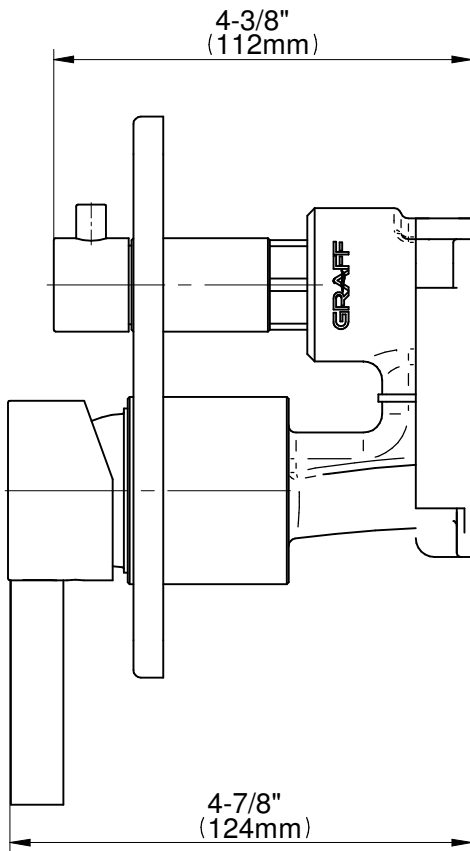

E-17040-LM39N-T

UNI-BOX Series

GRAFF®
Art of Bath