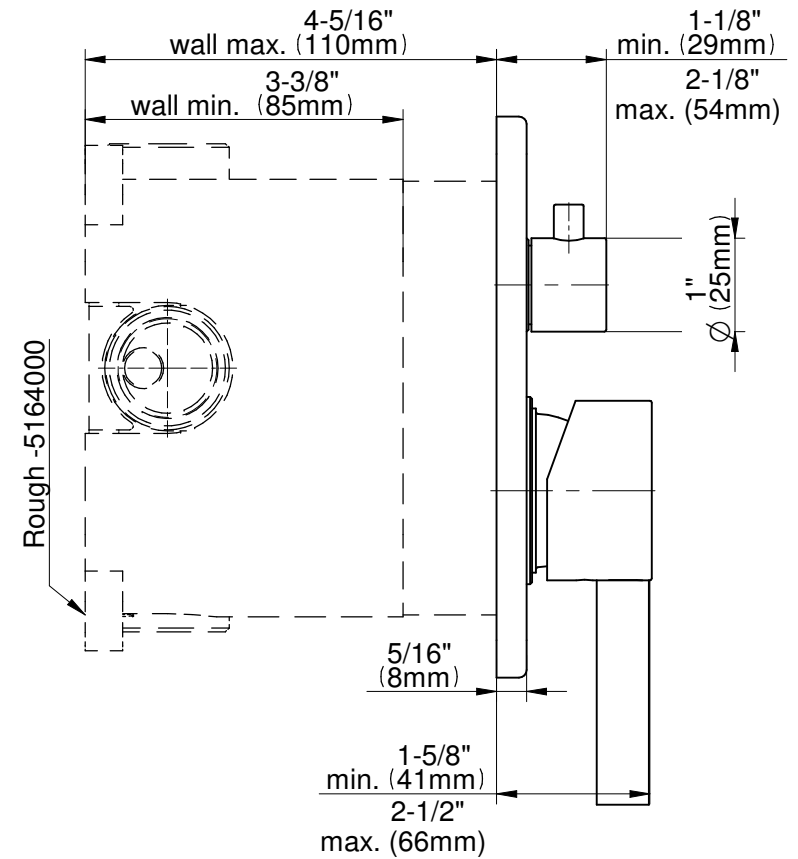

E-17040-LM39N-T

UNI-BOX Series

GRAFF®
Art of Bath