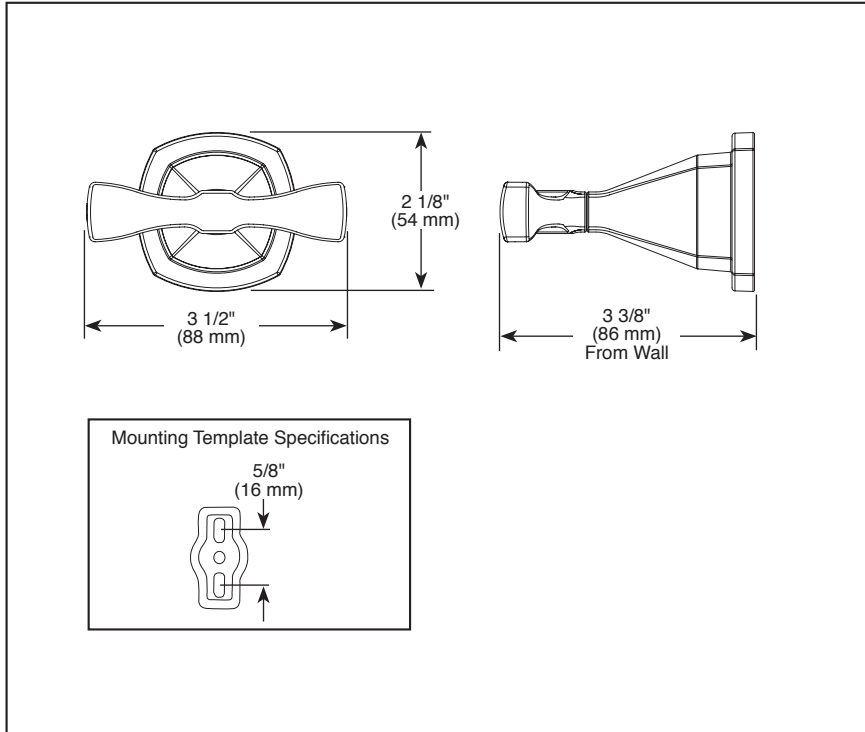

▲ Designate Proper Finish Suffix