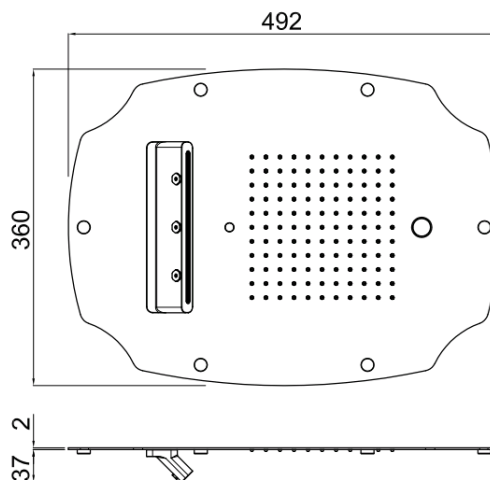

## TECHNICAL INFORMATION

Concealed traditional shower head, 500x400 mm, 121 nozzles in non-liming silicon, inspectable and serviceable in chromed plated stainless steel. 3 jets: rain, single cascade, 1 atomizer. CHROME

## PICTURE

## TECHNICAL DRAWING