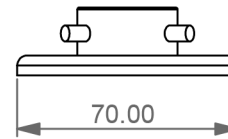

Deviatore a 2 vie con anello in ceramica  
ed attacchi da 1/2"

Two ways diverter with ceramic ring  
and 1/2" connections

FRONT

LEFT

TOP

Designation  
Deviatore a 2 vie con anello in ceramica  
ed attacchi da 1/2"  
Two ways diverter with ceramic ring  
and 1/2" connections

Scale  
1:10

cod. DEVCE2V

This drawing including the respected data may neither be duplicated nor modified nor altered without the consent of GSG Ceramic Design. The use of the data/technical drawings take place at users own risk and under exclusion of any liability of GSG Ceramic Design. The dimensions are not binding; products are subject to changes. Measurement shown may be subjected to small variations or are indicative.