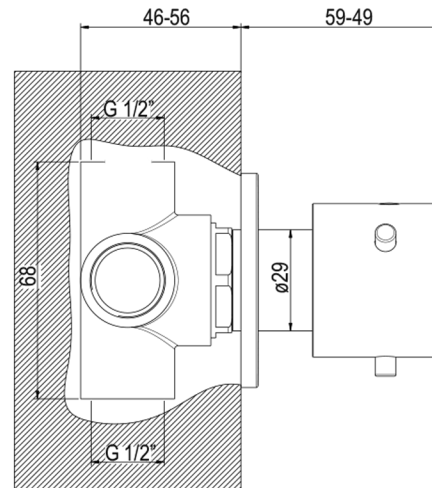

Deviatore a 2 vie con anello in ceramica  
ed attacchi da 1/2"

Two ways diverter with ceramic ring  
and 1/2" connections

FRONT

LEFT

TOP

Designation  
Deviatore a 2 vie con anello in ceramica  
ed attacchi da 1/2"  
Two ways diverter with ceramic ring  
and 1/2" connections

Scale  
1:10

cod. DEVCE2V

This drawing including the respected data may neither be duplicated nor modified nor altered without the consent of GSG Ceramic Design. The use of the data/technical drawings take place at users own risk and under exclusion of any liability of GSG Ceramic Design. The dimensions are not binding; products are subject to changes. Measurement shown may be subjected to small variations or are indicative.