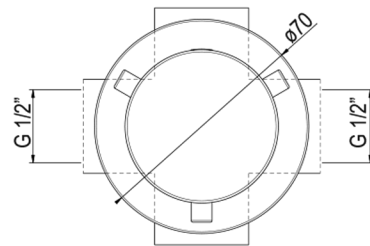

Deviatore a 2 vie con anello in ceramica  
ed attacchi da 1/2"

Two ways diverter with ceramic ring  
and 1/2" connections

FRONT

LEFT

TOP

Designation  
Deviatore a 2 vie con anello in ceramica  
ed attacchi da 1/2"  
Two ways diverter with ceramic ring  
and 1/2" connections

Scale  
1:10

cod. DEVCE2V

This drawing including the respected data may neither be duplicated nor modified nor altered without the consent of GSG Ceramic Design. The use of the data/technical drawings take place at users own risk and under exclusion of any liability of GSG Ceramic Design. The dimensions are not binding; products are subject to changes. Measurement shown may be subjected to small variations or are indicative.