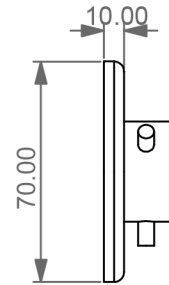

Deviatore a 2 vie con anello in ceramica  
ed attacchi da 1/2"

Two ways diverter with ceramic ring  
and 1/2" connections

FRONT

LEFT

TOP

Designation  
Deviatore a 2 vie con anello in ceramica  
ed attacchi da 1/2"  
Two ways diverter with ceramic ring  
and 1/2" connections

Scale  
1:10

cod. DEVCE2V

This drawing including the respected data may neither be duplicated nor modified nor altered without the consent of GSG Ceramic Design. The use of the data/technical drawings take place at users own risk and under exclusion of any liability of GSG Ceramic Design. The dimensions are not binding; products are subject to changes. Measurement shown may be subjected to small variations or are indicative.