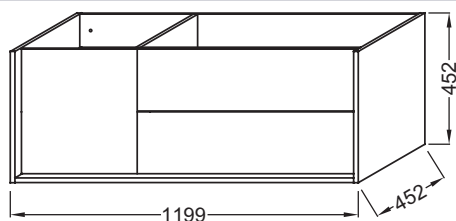

M90 - Melamine Matte Black

Main features:

Features

- DIMENSIONS: 119.90 x 45.20 x 45.20 cm
- MATERIAL: Lacquer and melamine

- WEIGHT: 31.1 kg
- INSTALLATION TYPE: Wall-hung

Technical drawing

Product Specification: Base unit 120 cm for vanity top, 2 drawers. EB1558G-E70. Collection: VIVIENNE. DIMENSIONS: 119.90 x 45.20 x 45.20 cm. WEIGHT: 31.1 kg. MATERIAL: Lacquer and melamine. INSTALLATION TYPE: Wall-hung.